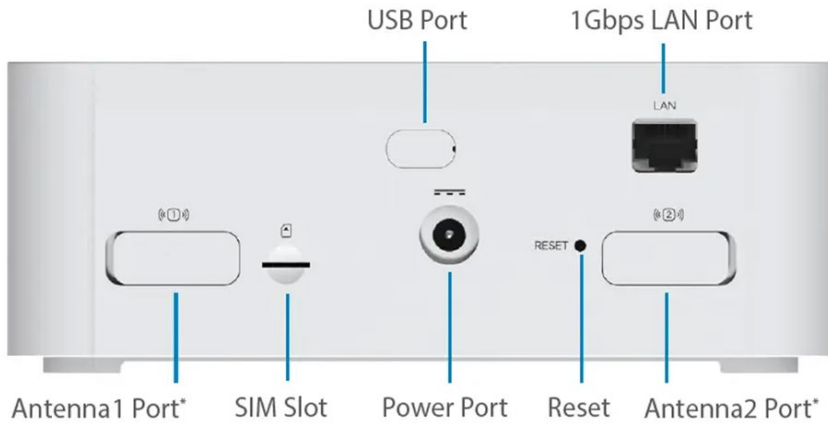

Inseego Wavemaker FX2000 Antenna Port Guide

2x2 MIMO Antenna Kit

2x2 MIMO Antenna Kit
Connect two TS9 Ports
Under Left Tab "1"

4x4 MIMO Antenna Kit

4x4 MIMO Antenna Kit
Connect two TS9 Ports
Under Left Tab "1"

Connect two TS9 Ports
Under Right Tab "2"

Insego Wavemaker FG2000 Antenna Port Guide

2x2 MIMO Antenna Kit
Connect two TS9 Ports
Under Tab

Inseego Wavemaker S2000e Antenna Port Guide
MIMO 6 x Cellular 4G 5G / GPS GNSS
(7 x SMA Male Connector Ends)