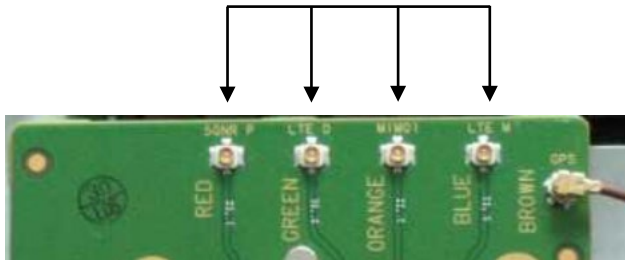

T-Mobile Sagemcom Fast 5688W (U.FL) External Antenna Ports

MIMO 4 x U.FL Cellular Antenna Connector Ends

** Requires 4 x U.FL / SMA Female Adapter Cables*

[See All Antennas for T-Mobile Sagemcom Fast 5688W](#)

MIMO 4 x Cellular Ports
U.FL

** 4 x U.FL / SMA Female Adapter Cables*

*4 x SMA Female
Connector Ends*