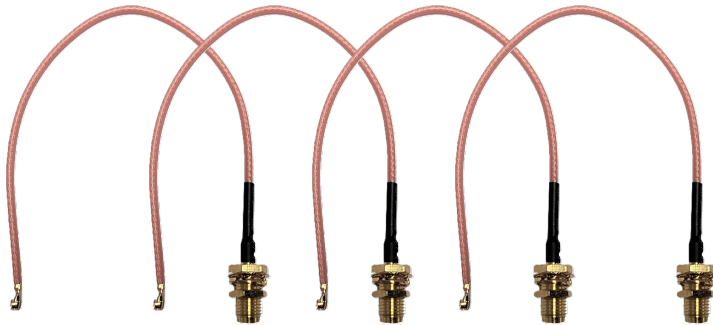

T-Mobile Sagemcom Fast 5688W (U.FL) External Antenna Ports

MIMO 4 x U.FL Cellular Antenna Connector Ends

** Requires 4 x U.FL / SMA Female Adapter Cables*

[See All Antennas for T-Mobile Sagemcom Fast 5688W](#)

MIMO 4 x Cellular Ports
U.FL

** 4 x U.FL / SMA Female Adapter Cables*

*4 x SMA Female
Connector Ends*