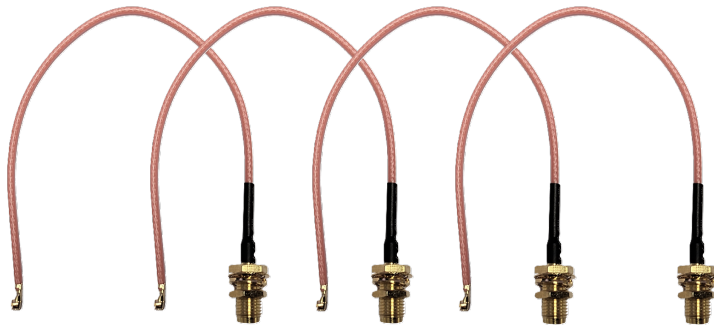

T-Mobile Nokia 5G21 (U.FL) External Antenna Ports

MIMO 4 x U.FL Cellular Antenna Connector Ends

** Requires 4 x U.FL / SMA Female Adapter Cables*

[See All Antennas for T-Mobile Nokia 5G21](#)

MIMO 4 x Cellular Ports
U.FL

** 4 x U.FL / SMA Female Adapter Cables*

4 x SMA Female
Connector Ends