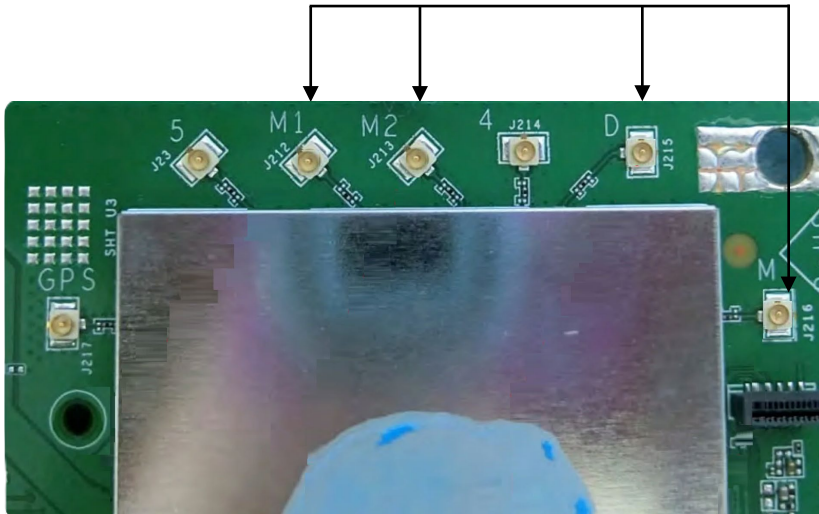

T-Mobile Arcadyan KVD21 (U.FL) External Antenna Ports

MIMO 4 x U.FL Cellular Antenna Connector Ends

** Requires 4 x U.FL / SMA Female Adapter Cables*

[See All Antennas for T-Mobile Arcadyan KVD21](#)

MIMO 4 x Cellular Ports
U.F

** 4 x U.FL / SMA Female Adapter Cables*

4 x SMA Female
Connector Ends

All trademarks, logos and brand names are the property of their respective owners. All company, product and service names used in this website are for identification purposes only. Use of these names, trademarks and brands does not imply endorsement.