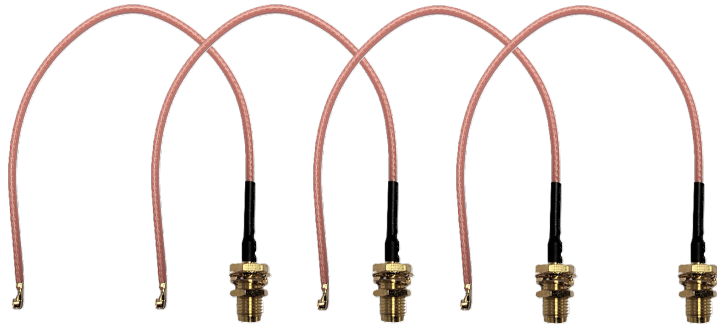

T-Mobile Arcadyan KVD21 (U.FL) External Antenna Ports

MIMO 4 x U.FL Cellular Antenna Connector Ends

** Requires 4 x U.FL / SMA Female Adapter Cables*

[See All Antennas for T-Mobile Arcadyan KVD21](#)

MIMO 4 x Cellular Ports
U.F

** 4 x U.FL / SMA Female Adapter Cables*

4 x SMA Female
Connector Ends

All trademarks, logos and brand names are the property of their respective owners. All company, product and service names used in this website are for identification purposes only. Use of these names, trademarks and brands does not imply endorsement.