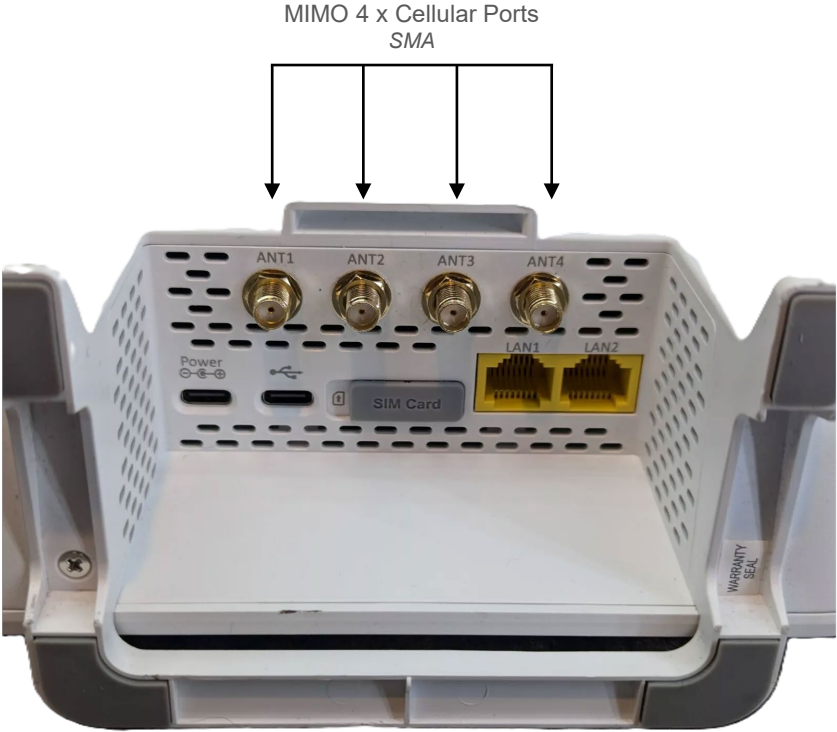

# T-Mobile 5G Gateway (G4AR / G4SE) External Antenna Ports

[See All Antennas for T-Mobile 5G Gateway G4AR | G4SE](#)

*MIMO 4 x SMA Male Cellular Antenna Connector Ends*

All trademarks, logos and brand names are the property of their respective owners. All company, product and service names used in this website are for identification purposes only. Use of these names, trademarks and brands does not imply endorsement.