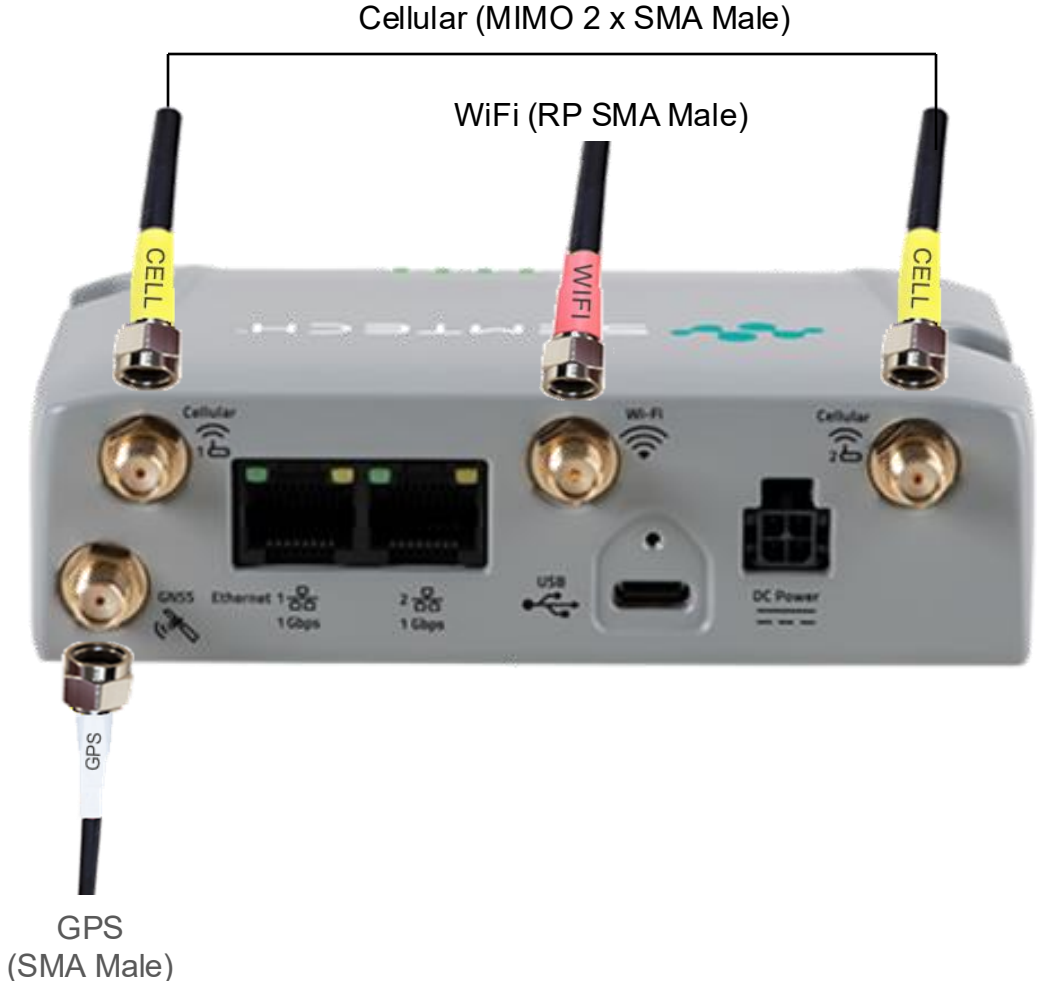

Semtech Sierra Wireless AirLink EX400 Router External Antenna Port Guide

Cellular (MIMO 2 x SMA Male) | GPS GNSS (SMA Male) | WiFi (RP SMA Male)

See Antennas for Semtech Sierra Wireless AirLink EX400 Routers