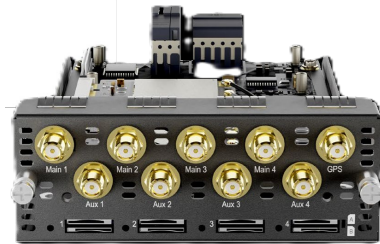

Peplink SDX Pro Base Chassis

Peplink SDX Pro External Antenna Ports SMA Connector Ends

3 x LTE-A Module CAT-6 CAT-12
(EXM-3LTEA)

4 x LTE-A Module CAT-12
(EXM-4LTEA)

2 x LTE-A Module CAT-18
(EXM-2GLTE-G)

2 x 5G Module CAT-20
(EXM-2X5GD/EXM-2X5GH)

Peplink Peplink SDX Pro External Antenna Ports

SMA Connector Ends

3 x LTE-A Module CAT-6 CAT-12
(EXM-3LTEA)

Peplink Peplink SDX Pro External Antenna Ports

SMA Connector Ends

4 x LTE-A Module CAT-12
(EXM-4LTEA)

Peplink Peplink SDX Pro External Antenna Ports

SMA Connector Ends

2 x LTE-A Module CAT-18
(EXM-2GLTE-G)

MIMO 8 x Cellular Ports
SMA

GPS Port
SMA

Peplink Peplink SDX Pro External Antenna Ports

SMA Connector Ends

2 x 5G Module CAT-20
(EXM-2X5GD/EXM-2X5GH)