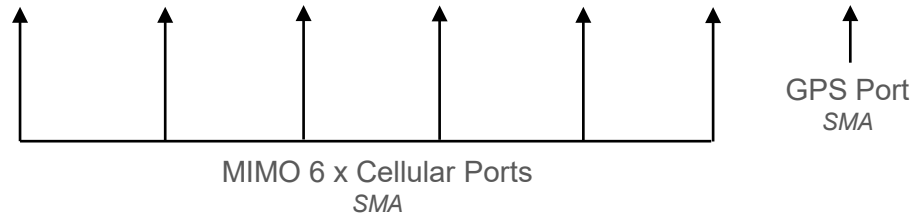

Peplink SDX Pro Base Chassis

Peplink SDX Pro External Antenna Ports SMA Connector Ends

3 x LTE-A Module CAT-6 CAT-12
(EXM-3LTEA)

4 x LTE-A Module CAT-12
(EXM-4LTEA)

2 x LTE-A Module CAT-18
(EXM-2GLTE-G)

2 x 5G Module CAT-20
(EXM-2X5GD/EXM-2X5GH)

Peplink Peplink SDX Pro External Antenna Ports

SMA Connector Ends

3 x LTE-A Module CAT-6 CAT-12
(EXM-3LTEA)

Peplink Peplink SDX Pro External Antenna Ports

SMA Connector Ends

4 x LTE-A Module CAT-12
(EXM-4LTEA)

Peplink Peplink SDX Pro External Antenna Ports

SMA Connector Ends

2 x LTE-A Module CAT-18
(EXM-2GLTE-G)

MIMO 8 x Cellular Ports
SMA

GPS Port
SMA

Peplink Peplink SDX Pro External Antenna Ports

SMA Connector Ends