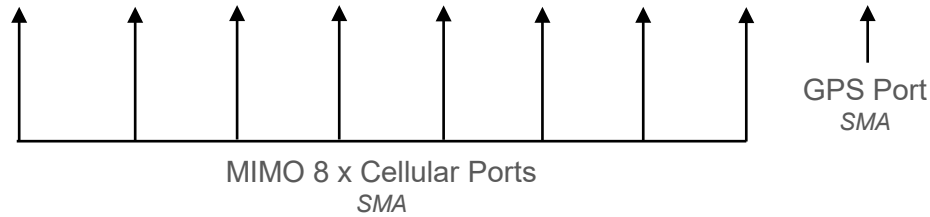

Peplink Peplink SDX Pro External Antenna Ports

SMA Connector Ends

3 x LTE-A Module CAT-6 CAT-12
(EXM-3LTEA)

Peplink Peplink SDX Pro External Antenna Ports

SMA Connector Ends

4 x LTE-A Module CAT-12
(EXM-4LTEA)

Peplink Peplink SDX Pro External Antenna Ports

SMA Connector Ends

2 x LTE-A Module CAT-18
(EXM-2GLTE-G)

MIMO 8 x Cellular Ports
SMA

GPS Port
SMA

Peplink Peplink SDX Pro External Antenna Ports

SMA Connector Ends