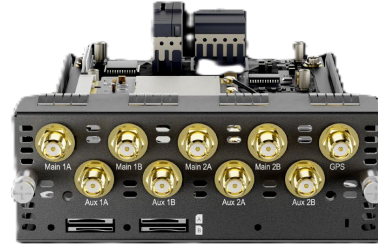

Peplink SDX Pro Base Chassis

Peplink SDX Pro External Antenna Ports SMA Connector Ends

3 x LTE-A Module CAT-6 CAT-12
(EXM-3LTEA)

4 x LTE-A Module CAT-12
(EXM-4LTEA)

2 x LTE-A Module CAT-18
(EXM-2GLTE-G)

2 x 5G Module CAT-20
(EXM-2X5GD/EXM-2X5GH)

Peplink Peplink SDX Pro External Antenna Ports

SMA Connector Ends

3 x LTE-A Module CAT-6 CAT-12
(EXM-3LTEA)

Peplink Peplink SDX Pro External Antenna Ports

SMA Connector Ends

4 x LTE-A Module CAT-12
(EXM-4LTEA)

Peplink Peplink SDX Pro External Antenna Ports

SMA Connector Ends

2 x LTE-A Module CAT-18
(EXM-2GLTE-G)

MIMO 8 x Cellular Ports
SMA

GPS Port
SMA

Peplink Peplink SDX Pro External Antenna Ports

SMA Connector Ends

2 x 5G Module CAT-20
(EXM-2X5GD/EXM-2X5GH)