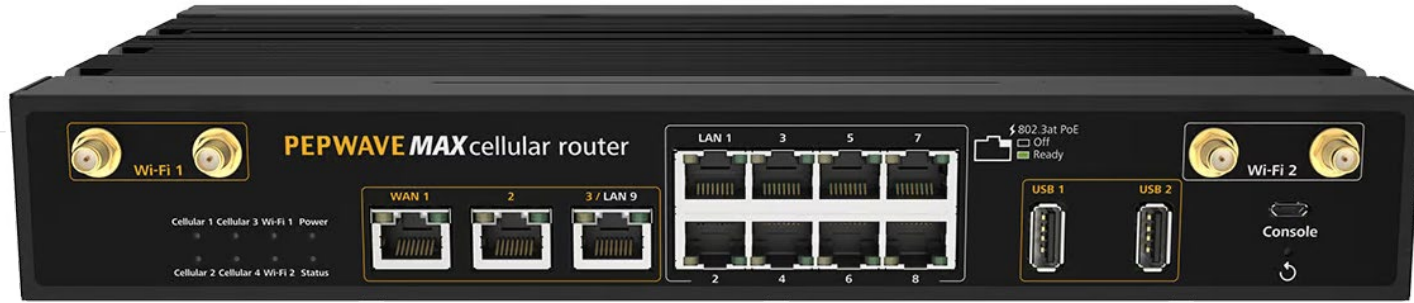

# Peplink HD4 MBX CAT-12 External Antenna Ports

SMA / RP SMA Connector Ends

[See All Antennas for PepLink HD4 MBX CAT-12](#)

4 x WIFI Ports  
RP SMA

↑  
GPS Port  
SMA

8 x Cellular Ports  
SMA