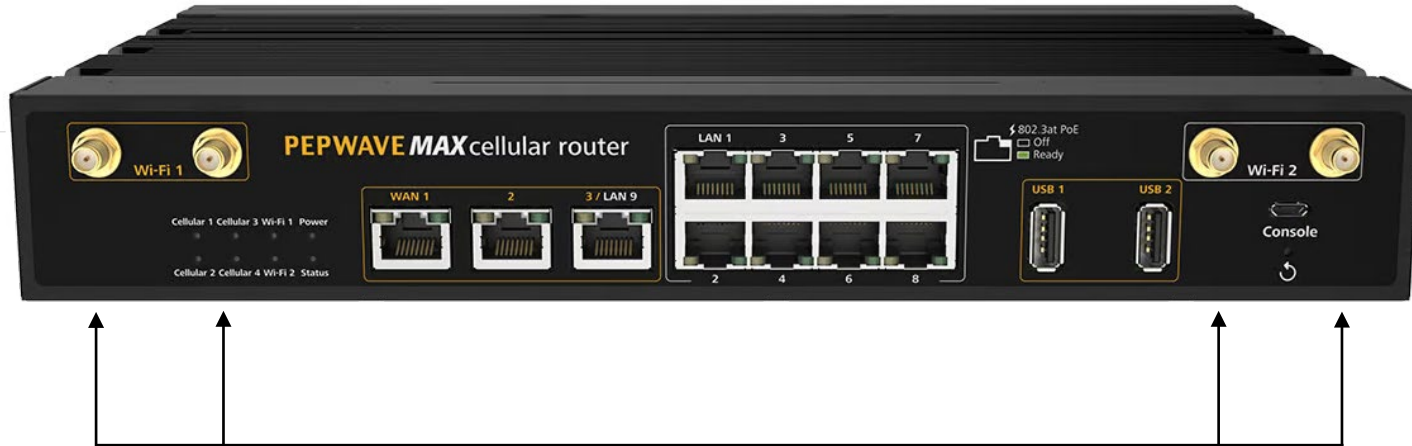

Peplink HD4 MBX 5G / CAT-20 External Antenna Ports

QMA / RP SMA Connector Ends

[See All Antennas for PepLink HD4 MBX 5G / CAT-20](#)

4 x WIFI Ports
RP SMA

16 x Cellular Ports
QMA

GPS Port
QMA