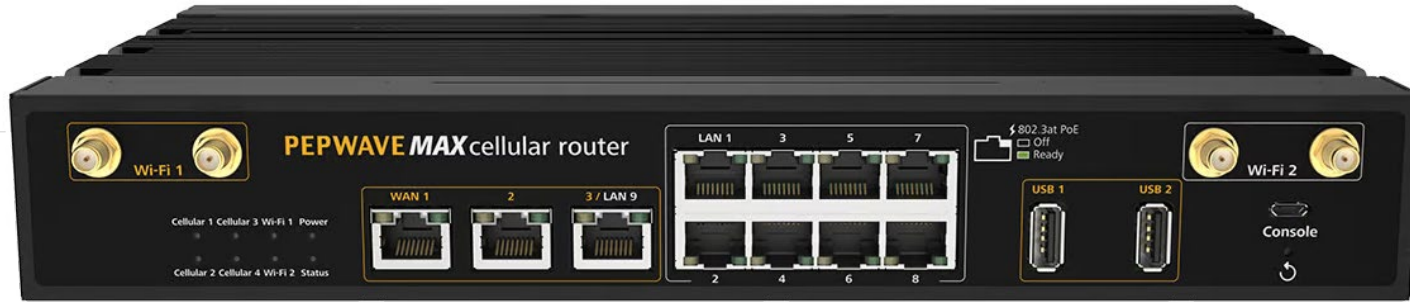

Peplink HD2 MBX 5G / CAT-20 External Antenna Ports

SMA / RP SMA Connector Ends

[See All Antennas for PepLink HD2 MBX 5G / CAT-20](#)

4 x WIFI Ports
RP SMA

GPS Port
SMA

8 x Cellular Ports
SMA