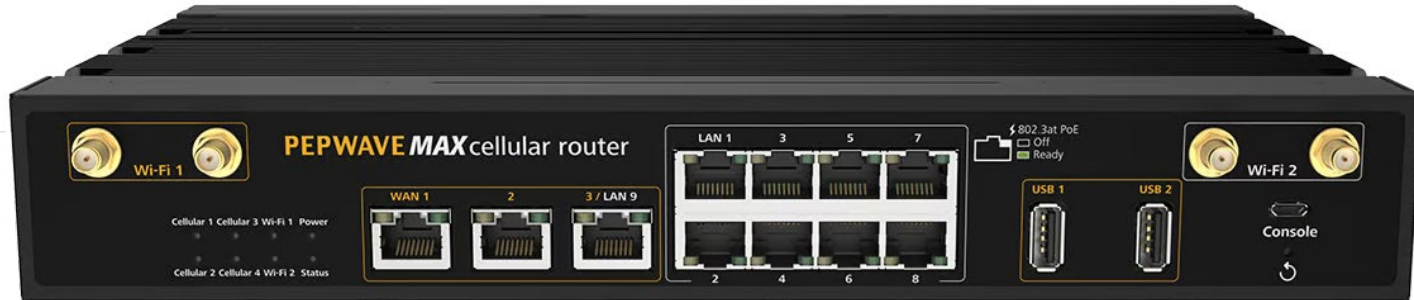

Peplink HD2 MBX / CAT-12 External Antenna Ports

[See All Antennas for PepLink HD2 MBX / CAT-12](#)

- MIMO 4 x SMA Cellular Antenna Connector Ends
- MIMO 4 x RP SMA WiFi Antenna Connector Ends
- 1 x SMA GPS Antenna Connector End

MIMO 4 x WiFi Ports
RP SMA Male Antennas

GPS Port
SMA Male

MIMO 4 x Cellular Ports
SMA Male Antennas