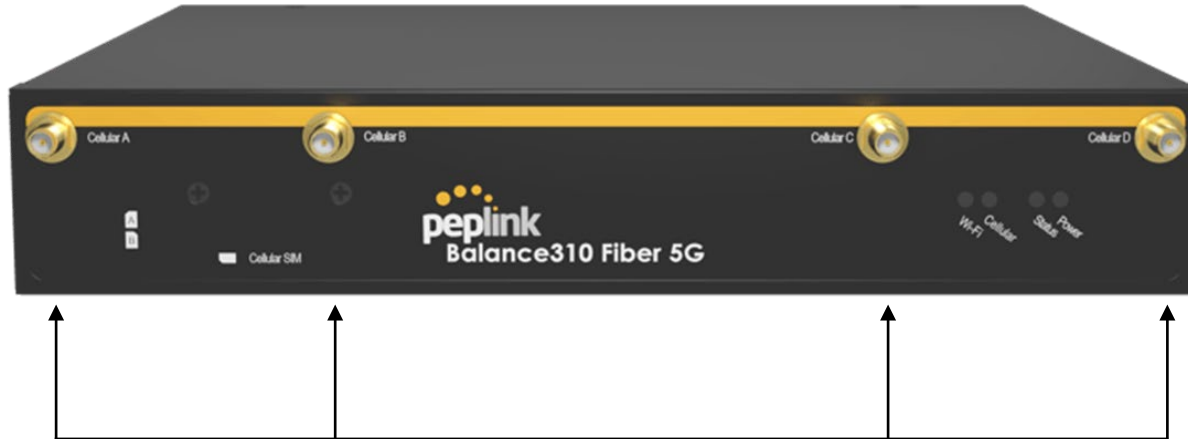

# Peplink Balance B310 Fiber 5G External Antenna Ports

SMA Connector Ends

[See All Antennas for PepLink Balance B310 Fiber 5G](#)

4 x Cellular Ports

2 x WIFI Ports

2 x WIFI Ports