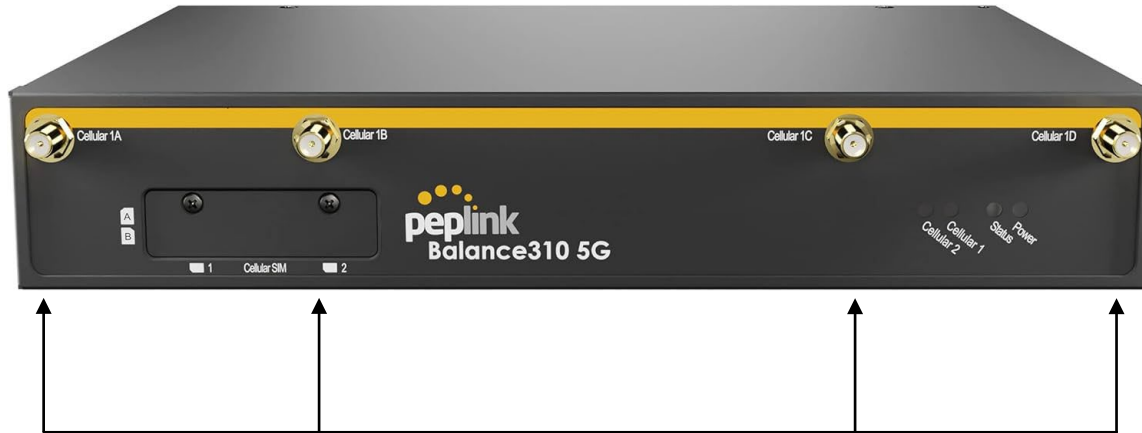

Peplink Balance B310 5G External Antenna Ports

SMA Connector Ends

[See All Antennas for PepLink Balance B310 5G](#)

4 x Cellular Ports

2 x Cellular Ports