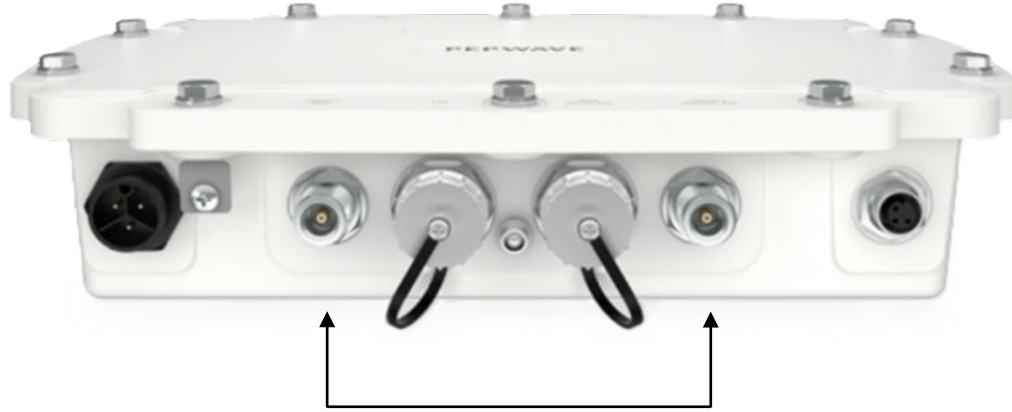

# PepLink MAX HD2 IP67 External Antenna Ports

*\* N-Type Connector Ends*

[See All Antennas for PepLink MAX HD2 IP67](#)

Cellular Ports

*\* Requires N-Male Antenna Connector Ends*

GPS Port

Cellular Ports