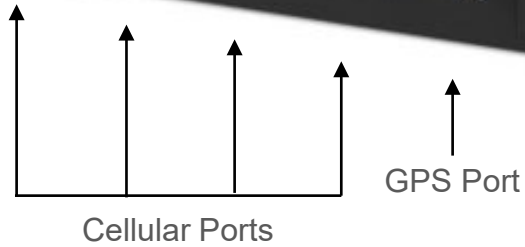

Peplink MAX BR1 PRO CAT-20 External Antenna Ports

SMA Connector Ends

[See All Antennas for Peplink MAX BR1 Pro CAT-20](#)

↑
WiFi Port

↑
WiFi Port