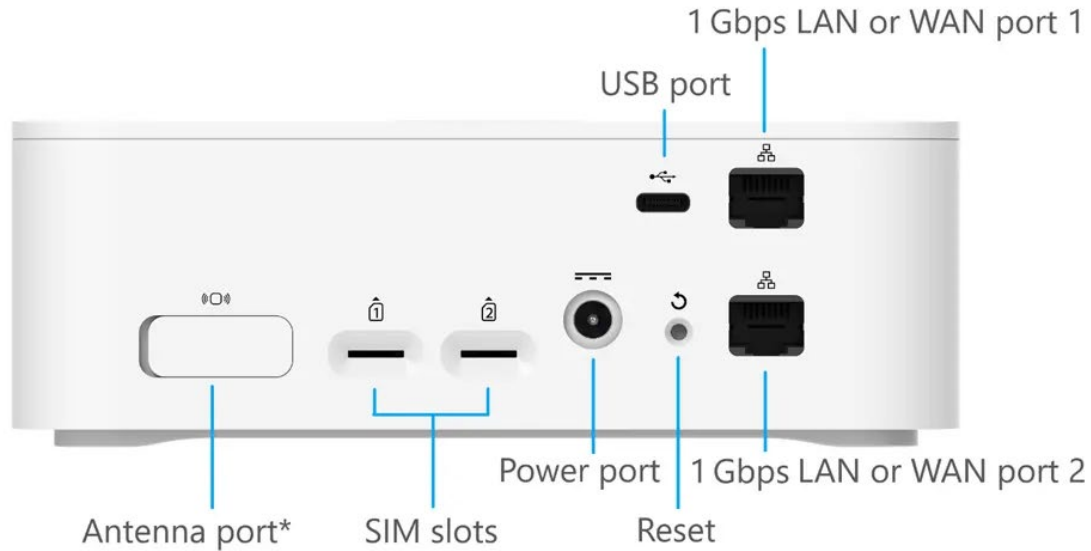

Inseego Wavemaker FX3100 External Antenna Ports

Requires MIMO 2 x TS-9 Antenna Connector Ends.

[See All Antennas for Inseego FX3100](#)

MIMO 2 x TS-9 Antenna Connector Ends