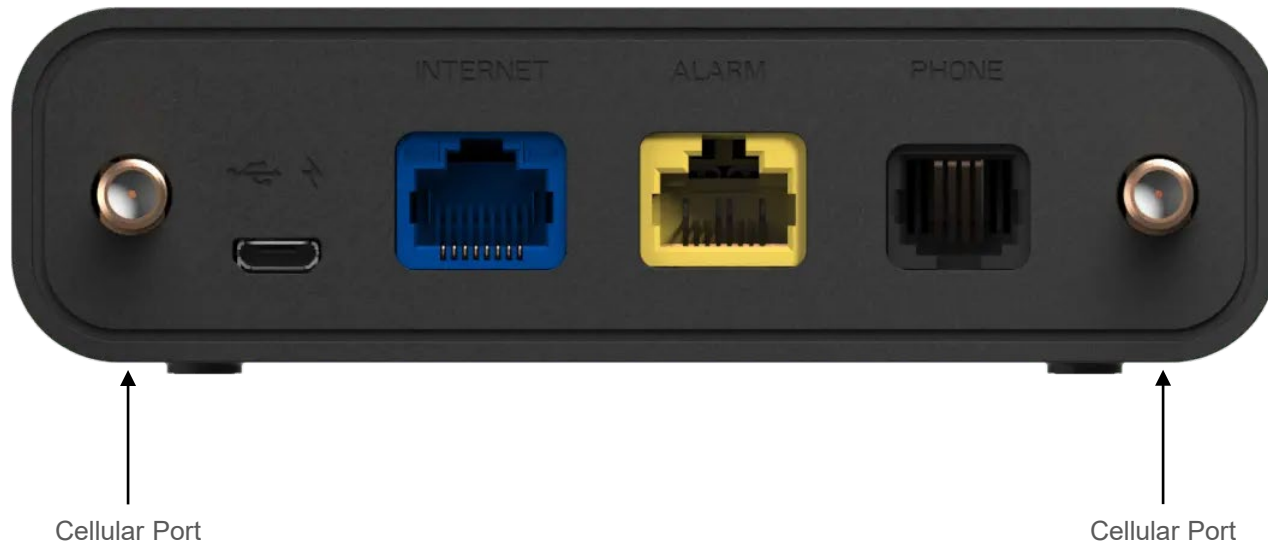

Inseego BPC100 Modem External Antenna Ports

Cellular MIMO 2 x SMA Antenna Connector Ends

[See All Antennas for Inseego BPC100](#)

Cellular Port

Cellular Port