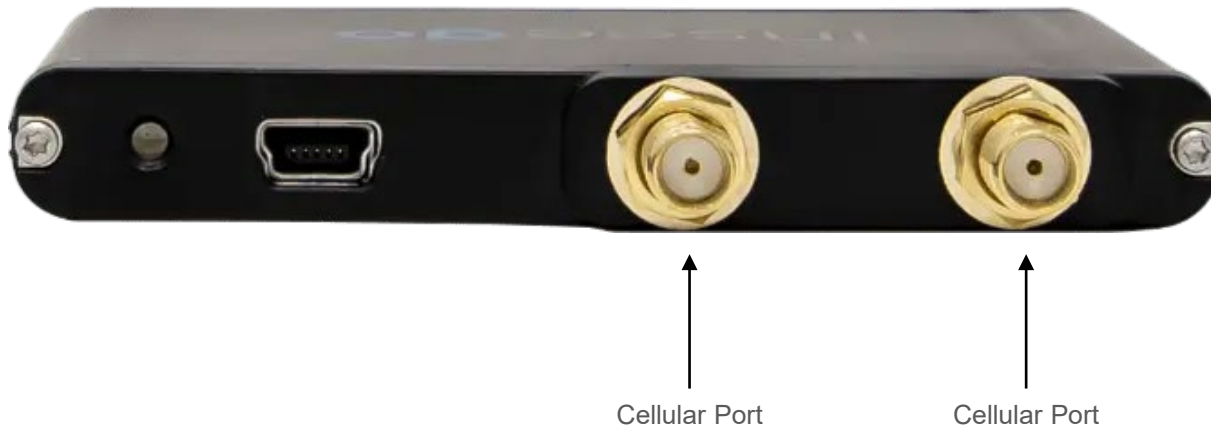

Inseego SKYUS SC External Antenna Ports

Cellular MIMO 2 x SMA Antenna Connector Ends

[See All Antennas for Inseego SKYUS SC](#)

Cellular Port

Cellular Port