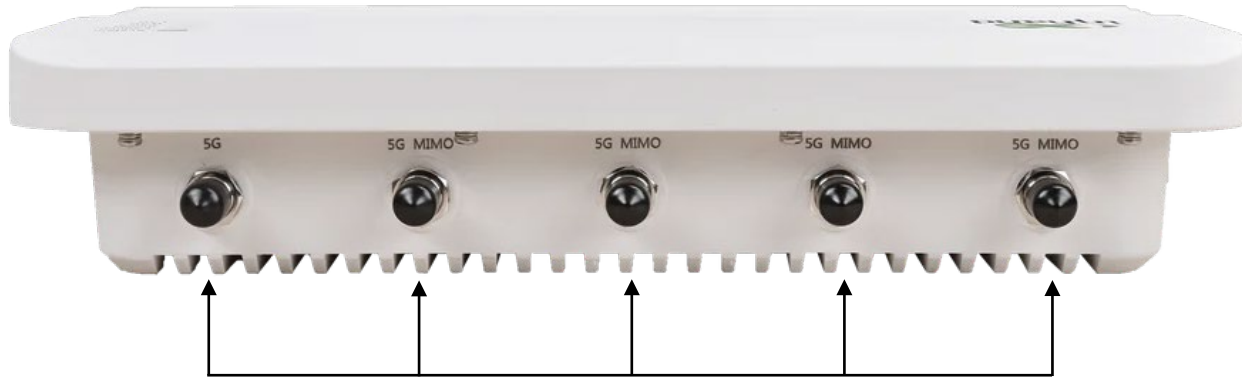

InHand ODU2000 Router External Antenna Ports

[See All Antennas for InHand ODU2000](#)

- MIMO 6 x TMC Male Cellular Antenna Connector Ends
- 1 x TNC Male WiFi Antenna Connector End
- 1 x TNC Male GPS Antenna Connector End

MIMO 5 x Cellular Ports
TNC Male Antennas

WiFi Port
TNC Male Antenna

GPS Port
TNC Male Antenna

Cellular Port
TNC Male Antenna