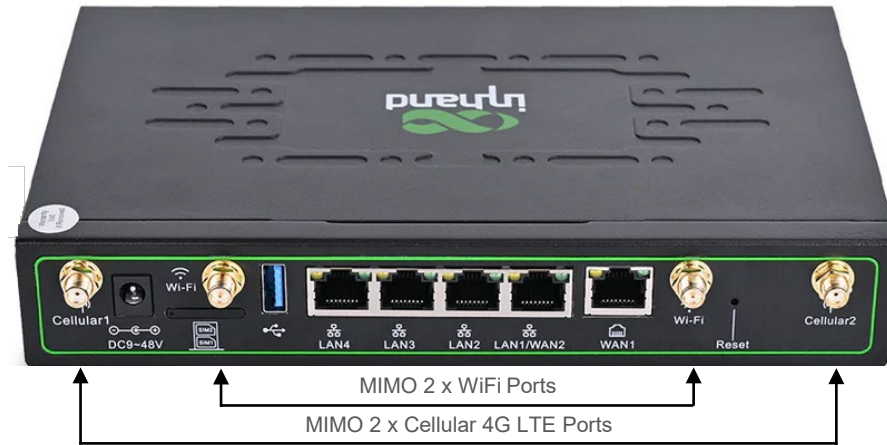

InHand ER805 SD-WAN (4G & 5G) Router External Antenna Ports

InHand ER805 4G LTE

MIMO 2 x SMA Male Cellular Antenna Connector Ends
MIMO 2 x RP SMA Male WiFi Antenna Connector End

[See All Antennas for InHand ER805 4G](#)

InHand ER805 5G

MIMO 4 x SMA Male Cellular Antenna Connector Ends
MIMO 2 x RP SMA Male WiFi Antenna Connector End

[See All Antennas for InHand ER805 5G](#)