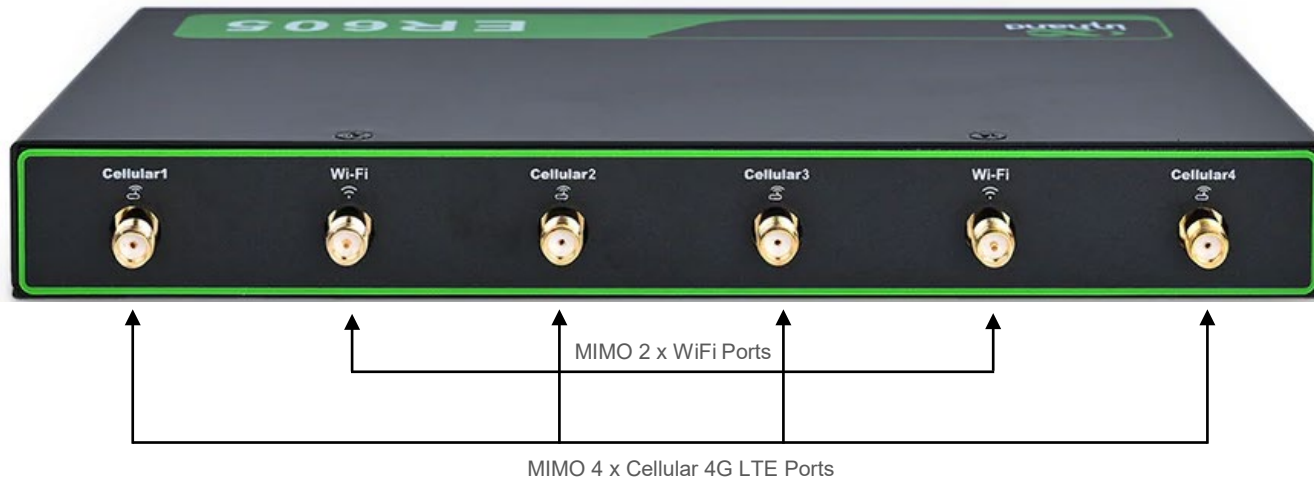

InHand ER605 (5G & 4G) CAT-6 Router External Antenna Ports

InHand ER605 5G

MIMO 4 x SMA Male Cellular Antenna Connector Ends
MIMO 2 x RP SMA Male WiFi Antenna Connector Ends

[See All Antennas for InHand ER605 5G](#)

InHand ER605 4G

MIMO 2 x SMA Male Cellular Antenna Connector Ends
MIMO 2 x RP SMA Male WiFi Antenna Connector Ends

[See All Antennas for InHand ER605 4G](#)