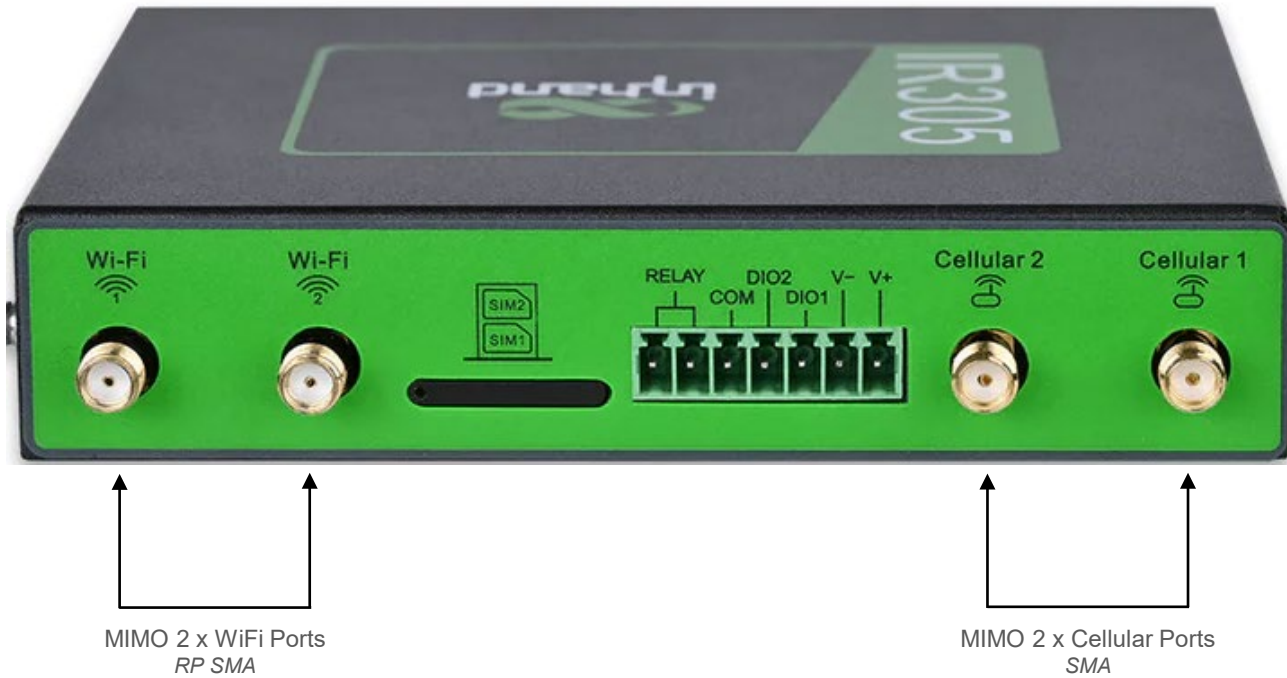

InHand IR305 Industrial Routers External Antenna Ports

[See All Antennas for InHand IR305](#)

MIMO 2 x SMA Male Cellular Antenna Connector Ends
MIMO 2 x RP SMA Male WiFi Antenna Connector Ends

MIMO 2 x WiFi Ports
RP SMA

MIMO 2 x Cellular Ports
SMA