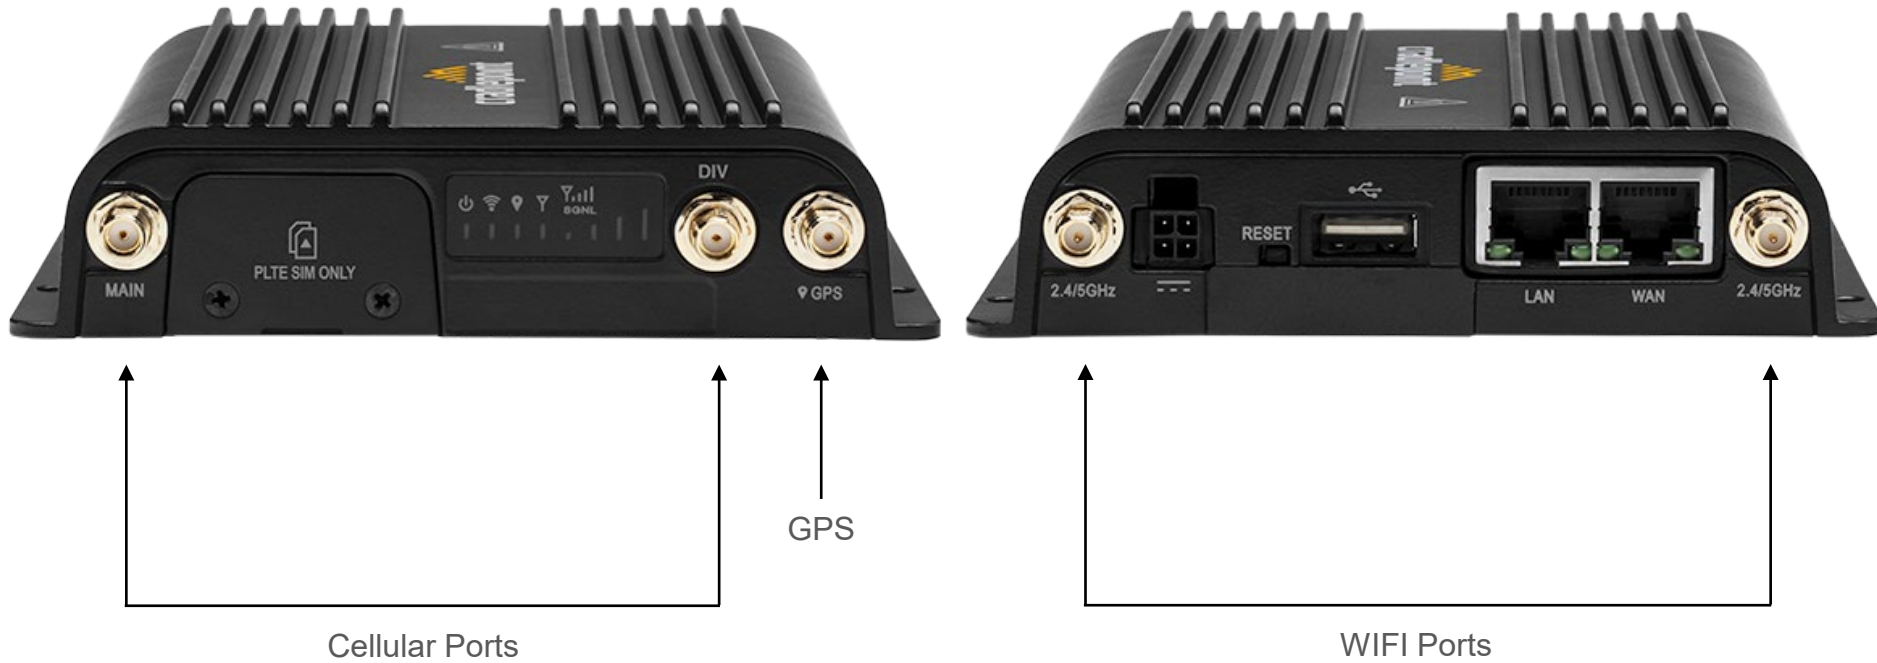

Ericsson Cradlepoint R500-PLTE Router External Antenna Ports

[See All Antennas for Ericsson Cradlepoint R500-PLTE](#)

NOTE: Your Cradlepoint may not include AUX antenna port label.
Connect external Cellular antennas to ports labeled MAIN and DIV if available.

Cellular Ports

WiFi Ports