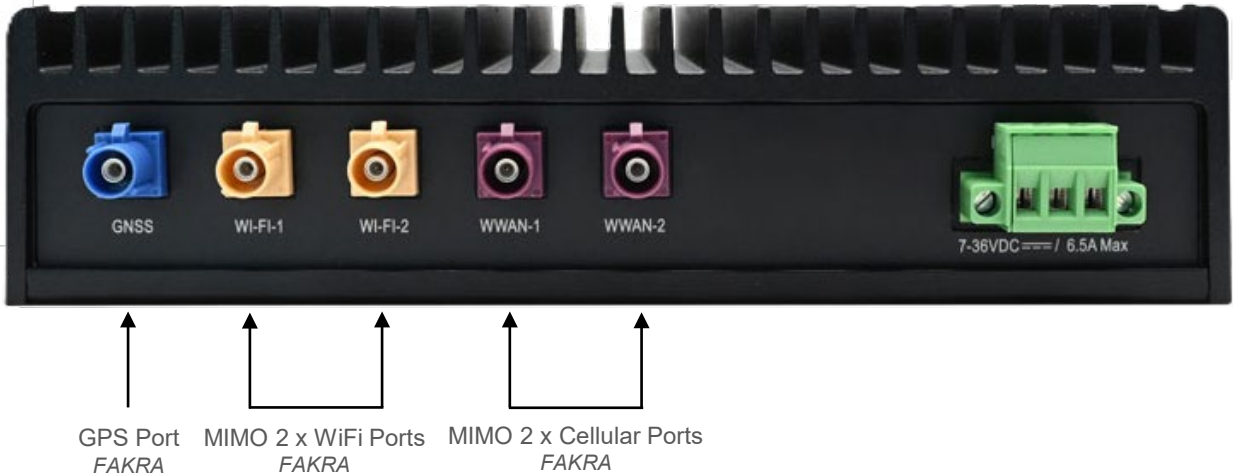

DIGI TX40 4G Cellular Router External Antenna Ports (CAT-12 CAT-20)

[See All Antennas for DIGI TX40 4G](#)

MIMO 2 x FAKRA Cellular Antenna Connector Ends
MIMO 2 x FAKRA WiFi Antenna Connector End
1 x FAKRA GPS Antenna Connector End