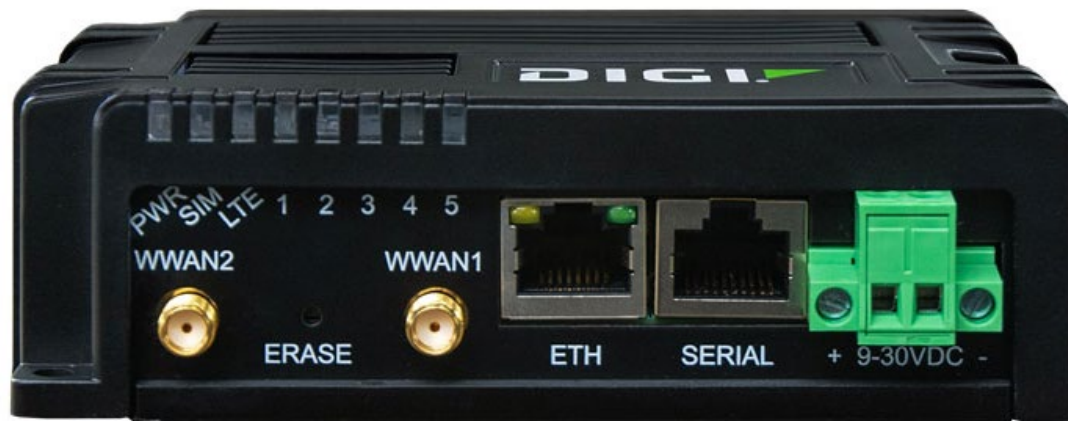

DIGI IX10 Cellular Router External Antenna Ports

[See All Antennas for DIGI IX10](#)

MIMO 2 x Cellular SMA Male Antenna Connector Ends

MIMO 2 x Cellular Ports
SMA