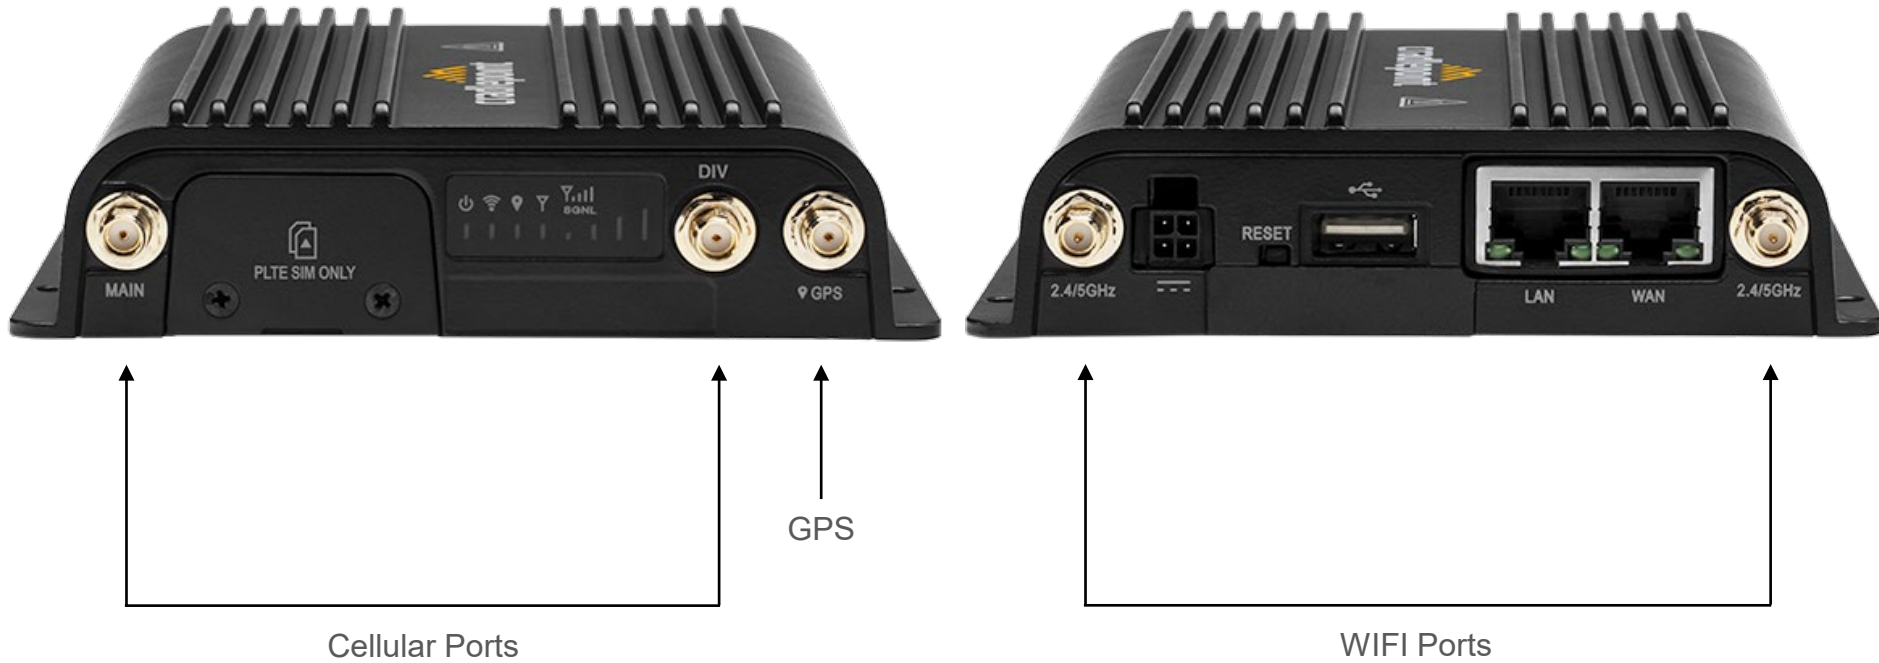

# Cradlepoint R500-PLTE Router External Antenna Ports

NOTE: Your Cradlepoint may not include AUX antenna port label.  
Connect external Cellular antennas to ports labeled MAIN and DIV if available.

Cellular Ports

WiFi Ports