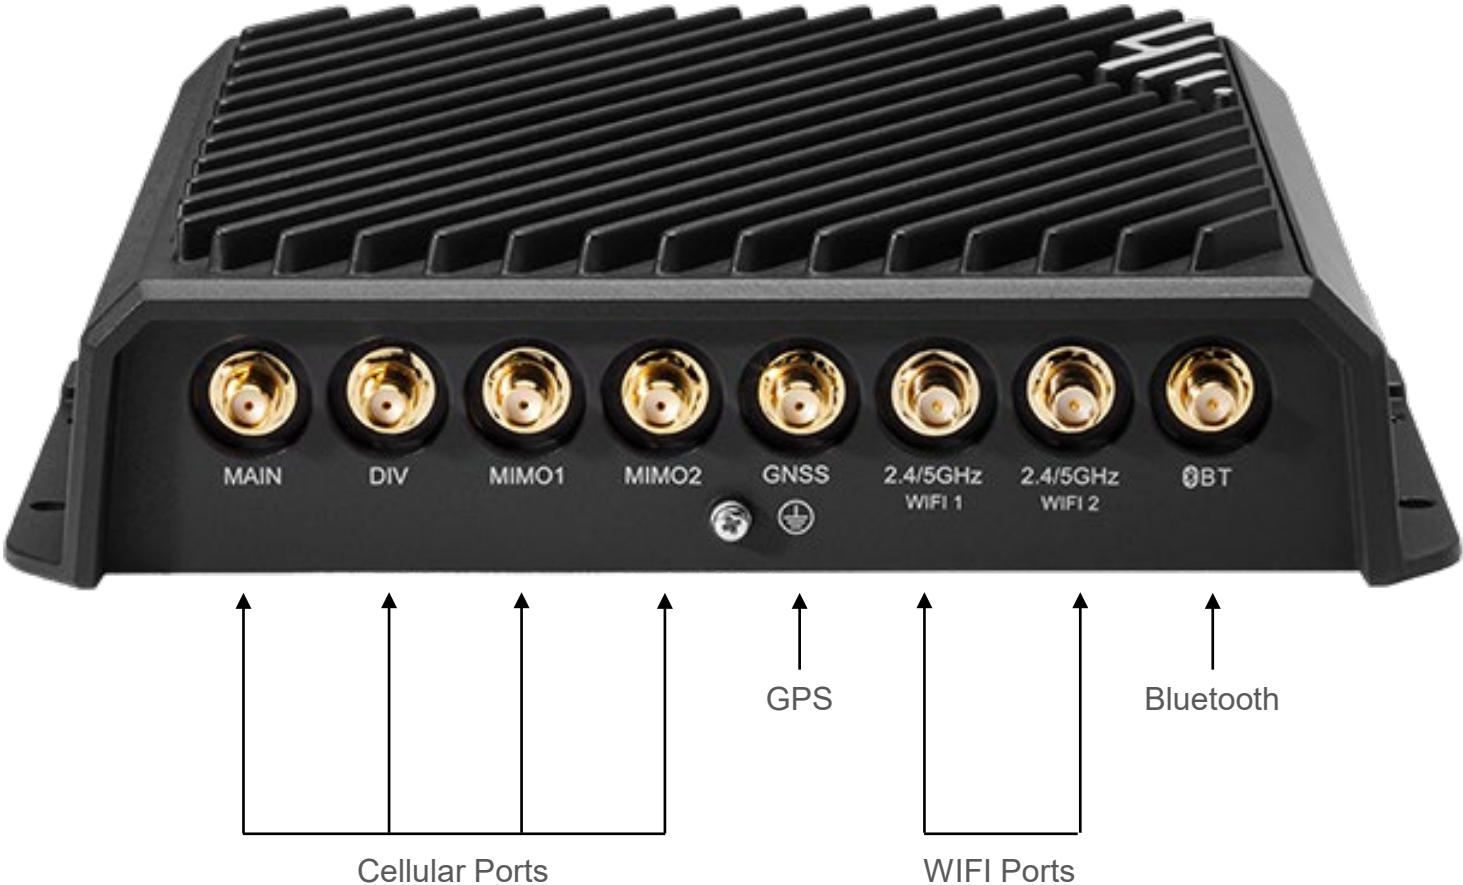

# Cradlepoint R1900 Router External Antenna Ports

NOTE: Your Cradlepoint may not include AUX antenna port label.  
Connect external Cellular antennas to ports labeled MAIN and DIV if available.

All trademarks, logos and brand names are the property of their respective owners.  
All company, product and service names used in this website are for identification purposes only.  
Use of these names, trademarks and brands does not imply endorsement.