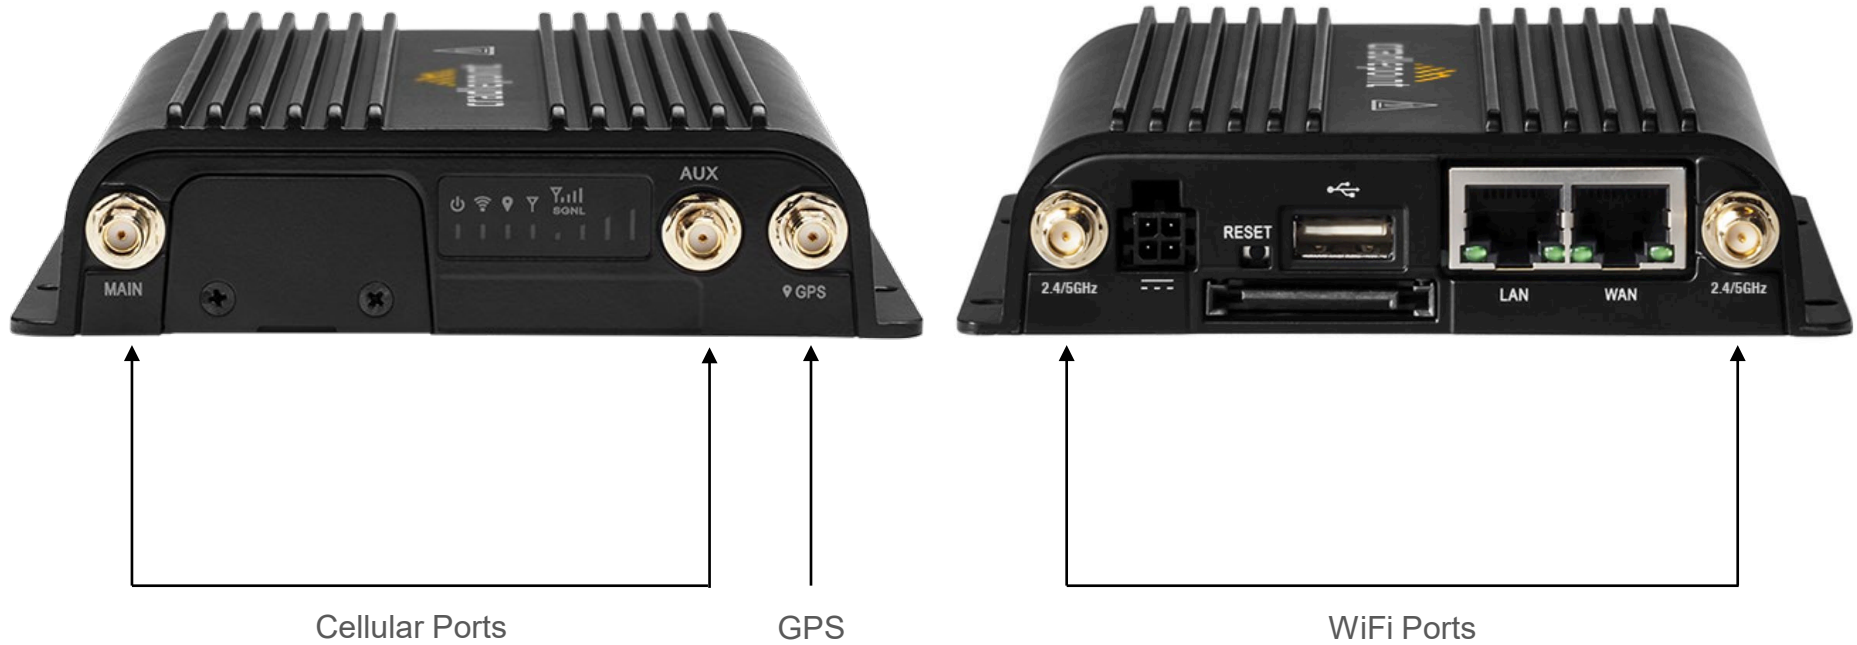

Cradlepoint IBR600C Router External Antenna Ports

NOTE: Your Cradlepoint may not include AUX antenna port label.
Connect external Cellular antennas to ports labeled MAIN and DIV if available.

Cellular Ports

GPS

WiFi Ports