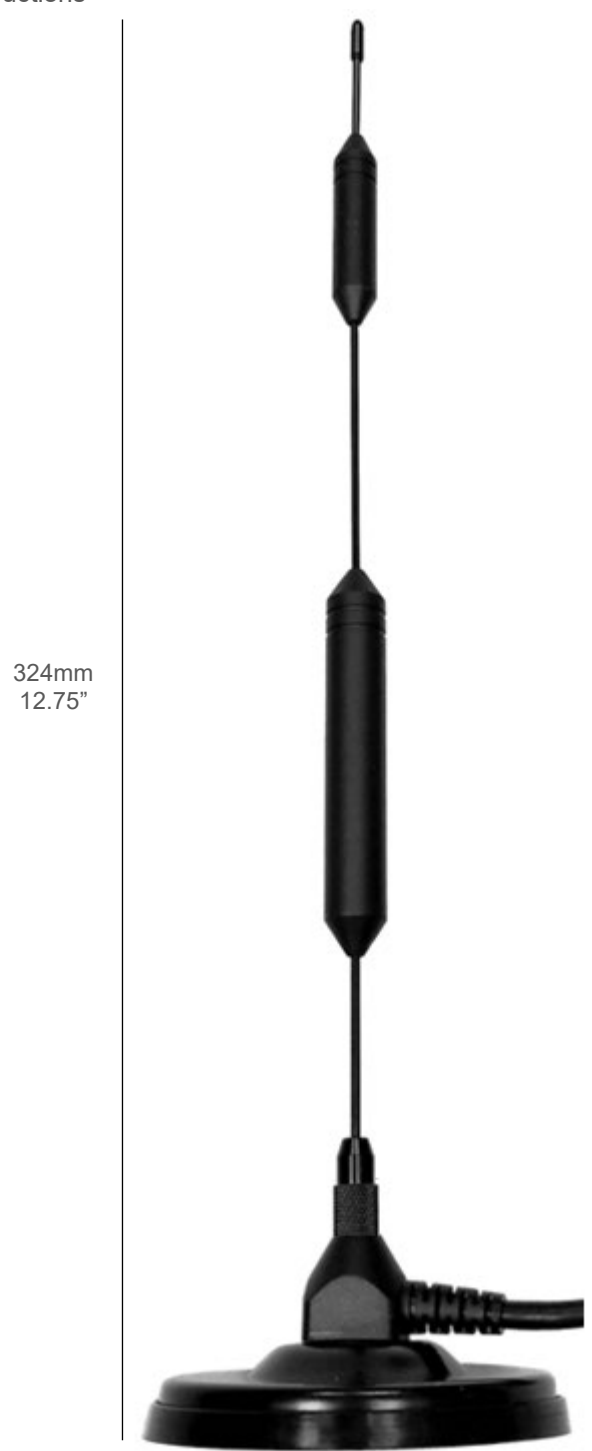

XHD Omni Series Antenna
Dimensions / Magnetic Mount

Assembly Instructions

3.15" Mag Base