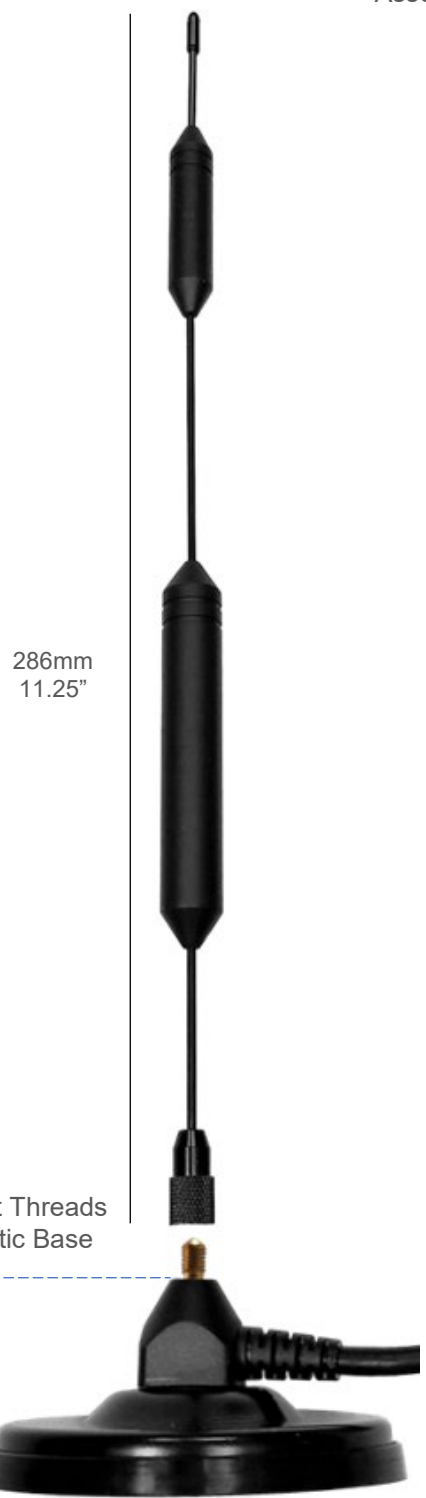

XHD Omni Series Antenna
Dimensions / Magnetic Mount

Assembly Instructions

3.15" Mag Base