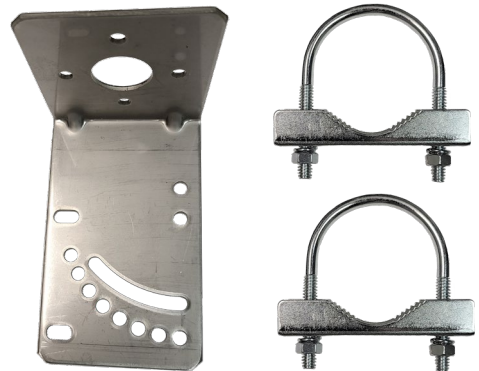

Multi-MIMO Multi-Carrier / Multi-Technology 4G LTE CBRS 5G Compliant	Verizon 4G 5G (DSS) Bands: B2 B4 B5 B13 B46 B48 B66 T-Mobile 4G 5G Bands: B2 B4 B5 B12 B25 B26 B41 B66 B71 n25 n41 n66 n71 AT&T 4G 5G Bands: B2 B4 B5 B12 B14 B17 B29 B30 B66 n5 CBRS LTE Band: B42 B43 B48 5G NR Bands: n77 n78 n79
4G 5G CBRS Frequency Range	617-960MHz / 1690-2700MHz / 3300-4000Hz
Horizontal Half-Power Beamwidth	70° / 65° / 60°
Vertical Half-Power Beamwidth	65° / 60° / 60°
4G 5G CBRS Avg. Peak Gain: Isotropic	8dBi / 8.5dBi / 9dBi
VSWR	≤2.0 / ≤2.0 / ≤2.0
Front to Back Ratio (dB)	≥15dB / ≥15dB / ≥20dB
Isolation (dB)	≥20dB
Polarization Radiation Pattern	±45° / Directional
Impedance (Ω)	50 Ohms
Max. Power	50W
Dimensions	Height: 12.6"/320mm Width: 8.26"/210mm Depth: 3"/75mm
Radome Material	UV Stabilized ABS - White
Operating Temperature	-40° to 158° (°F)
Humidity % / Ingress	5% ~ 95% / IP67 (For Inside / Outside Use)
Net Weight	3.3lbs / 1.5kg Includes Mounting Hardware
Coax Cable (Finished)	4 x 1ft CFD200 Coax Cables – 4 x N Female Extension Cables Available
Mount Type	Tilt L-Bracket Mount Hardware Included Pole / Wall / Ceiling (Pole / Mast Mount Diameter 1.5"-2")

MDP4C Series MIMO Directional Enterprise Grade Antenna. Includes L-Bracket Mount Hardware / N Female
 "Built To Spec" Custom Extension Cable Options are Available. Contact us for details.

MDP4C MIMO Directional Panel Antenna
 Multi Carrier MIMO 4 x Cellular 4G LTE CBRS 5G NR
 Bracket Mount / Inside or Outside Use
 *Optional J-Pipe Mount

Height: 12.6" / 320mm
 Width: 8.26" / 210mm
 Depth: 3" / 75mm

MDP4C
(Back)

210mm
8.26"

MDP4C
(Front)

320mm
12.6"

4 x 1ft CFD200 Coax Cables
4 x N Female

Includes: Tilt L-Bracket
Mount w/2 U-Bolt Sets

MDP4C Series MIMO Directional Enterprise Grade Antenna. Includes L-Bracket Mount Hardware / N Female
 "Built To Spec" Custom Extension Cable Options are Available. Contact us for details.