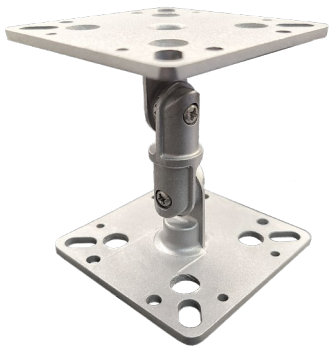

Application	Outside / Inside
Radome	UV Resistant ABS Height: 5.6" / 142mm Width: 9.6" / 245mm Depth: 1.4" / 36mm
Coax Cables	15ft AGA200 Coax Cables (2-Lead / 4-Lead) <i>Extension Cables Sold Separately</i>
Connector Types	RP SMA Male <i>All Standard Connector Ends Available (Including FAKRA)</i>
Mounting Hardware (<i>Stainless Steel</i>)	Articulating Tilt-Bracket Mount Hardware w/ 2 x U-Bolt Sets
Mounting Mast Diameter	2"~2.25" / 51mm~57mm
Ingress Protection	IP67
Humidity	5%~95%
Wind Velocity	125 MPH
Operating Temp (°F)	-40° / +158° (°F)
Weight	3lbs / 1.4kg <i>Includes Mounting Hardware</i>

MDP44W / MDP42W MIMO Directional WiFi 6 Antenna
 MIMO 2 x / 4 x Multi-Band WiFi 6 (2.4GHz 6GHz)
 Includes 15ft Coax Cables / Articulating Tilt-Bracket Mount

MDP44W / MDP42W MIMO Directional WiFi 6 Antenna
 Dimensions / Articulating Tilt-Bracket Mount / 15ft Coax Cables

Height: 5.6" / 142mm
 Width: 9.6" / 245mm
 Depth: 1.4" / 36mm

5.6"
142mm

9.6"
245mm

Includes Articulating
Tilt-Bracket Mount

MDP44W / MDP42W MIMO Directional WiFi 6 Antenna
 MIMO 2 x / 4 x Multi-Band WiFi 6 (2.4GHz 6GHz)
 Includes 15ft Coax Cables / Articulating Tilt-Bracket Mount

MDP42W Directional MIMO WiFi Series Antenna Configuration Options
 Includes Articulating Tilt-Bracket Mount w/ 2 x 15ft Coax Cables

Configuration Options	MDP42W -15-RP: <i>Directional MIMO WiFi Bracket Mount Antenna w/ 2 x 15ft Coax Cables – RP SMA Male</i> MDP42W -15-FAKRA: <i>Directional MIMO WiFi Bracket Mount Antenna w/ 2 x 15ft Coax Cables – FAKRA</i>
-----------------------	---