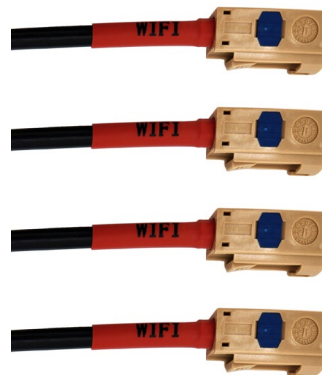

Application	Outside / Inside
Radome	UV Resistant ABS Height: 5.6" / 142mm Width: 9.6" / 245mm Depth: 1.4" / 36mm
Coax Cables	15ft AGA200 Coax Cables (2-Lead / 4-Lead) <i>Extension Cables Sold Separately</i>
Connector Types	RP SMA Male <i>All Standard Connector Ends Available (Including FAKRA)</i>
Mounting Hardware (<i>Stainless Steel</i>)	Articulating Tilt-Bracket Mount Hardware w/ 2 x U-Bolt Sets
Mounting Mast Diameter	2"~2.25" / 51mm~57mm
Ingress Protection	IP67
Humidity	5%~95%
Wind Velocity	125 MPH
Operating Temp (°F)	-40° / +158° (°F)
Weight	3lbs / 1.4kg <i>Includes Mounting Hardware</i>

MDP44W Directional MIMO WiFi Series Antenna Configuration Options
 Includes Articulating Tilt-Bracket Mount w/ 4 x 15ft Coax Cables

Configuration Options	MDP44W -15-RP: <i>Directional MIMO WiFi Bracket Mount Antenna w/ 4 x 15ft Coax Cables – RP SMA Male</i> MDP44W -15-FAKRA: <i>Directional MIMO WiFi Bracket Mount Antenna w/ 4 x 15ft Coax Cables – FAKRA</i>
-----------------------	---

MDP44W
 MIMO 4 x Directional WiFi

4 x 15ft AGA200
 Coax Cables

MDP44W -15-RP SMA
 (4-Leads)

MDP44W -15-FAKRA
 (4-Leads)

Includes Articulating
 Tilt-Bracket Mount