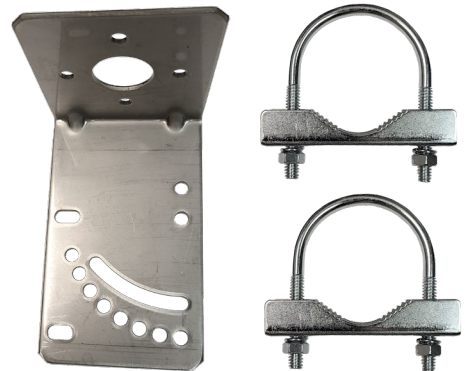

Multi-MIMO Multi-Carrier / Multi-Technology 4G LTE CBRS 5G Compliant	Verizon 4G 5G (DSS) Bands: B2 B4 B5 B13 B46 B48 B66 T-Mobile 4G 5G Bands: B2 B4 B5 B12 B25 B26 B41 B66 B71 n25 n41 n66 n71 AT&T 4G 5G Bands: B2 B4 B5 B12 B14 B17 B29 B30 B66 n5 5G NR Bands: n77 n78 n79 CBRS LTE Band: B48
4G 5G CBRS Frequency Range	617-960MHz / 1690-2700MHz / 3300-4000Hz
Horizontal Half-Power Beamwidth	70° / 65° / 60°
Vertical Half-Power Beamwidth	65° / 60° / 60°
4G 5G CBRS Avg. Peak Gain: Isotropic	8dBi / 8.5dBi / 9dBi
VSWR	≤2.0 / ≤2.0 / ≤2.0
Front to Back Ratio (dB)	≥15dB / ≥15dB / ≥20dB
Isolation (dB)	≥20dB
Polarization Radiation Pattern	±45° / Directional
Impedance (Ω)	50 Ohms
Max. Power	50W
Dimensions	Height: 12.6"/320mm Width: 8.26"/210mm Depth: 3"/75mm
Radome Material	UV Stabilized ABS - White
Operating Temperature	-40° to 158° (°F)
Humidity % / Ingress	5% ~ 95% / IP67 (For Inside / Outside Use)
Net Weight	3.3lbs / 1.5kg Includes Mounting Hardware
Coax Cable (Finished)	2 x 1ft CFD200 Coax Cables – 2 x N Female Extension Cables Available
Mount Type	Tilt L-Bracket Mount Hardware Included Pole / Wall / Ceiling (Pole / Mast Mount Diameter 1.5"-2")

MDP2C Series MIMO Directional Enterprise Grade Antenna. Includes L-Bracket Mount Hardware / N Female
 "Built To Spec" Custom Extension Cable Options are Available. Contact us for details.

MDP2C MIMO Directional Panel Antenna
 Multi Carrier MIMO 2 x Cellular 4G LTE CBRS 5G NR
 Bracket Mount / Inside or Outside Use
 *Optional J-Pipe Mount

Height: 12.6" / 320mm
 Width: 8.26" / 210mm
 Depth: 3" / 75mm

MDP2C
(Back)

210mm
8.26"

MDP2C
(Front)

320mm
12.6"

2 x 1ft CF200 Coax Cables
2 x N Female

Includes: Tilt L-Bracket
Mount w/2 U-Bolt Sets

MDP2C Series MIMO Directional Enterprise Grade Antenna. Includes L-Bracket Mount Hardware / N Female
 "Built To Spec" Custom Extension Cable Options are Available. Contact us for details.