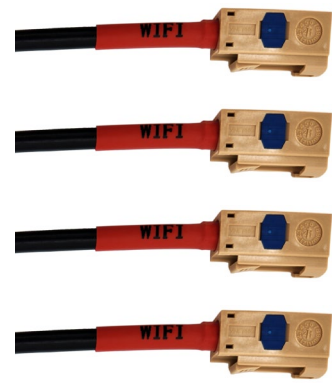

MBK4W -15-FAKRA
(4-Leads)