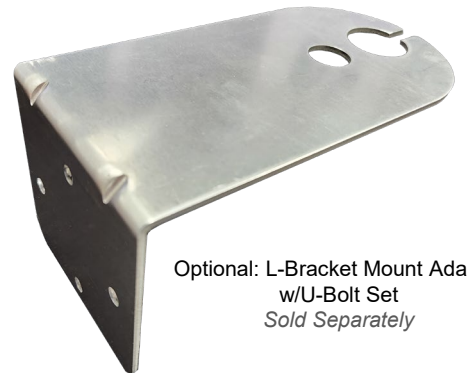

Optional: L-Bracket Mount Adapter
w/U-Bolt Set
Sold Separately

M530F M520F Enterprise Series Antennas Include Built in Ground Plane / Full Length 15ft Coax Cables
"Built To Spec" Custom Cable Options are Available. Contact us for details.