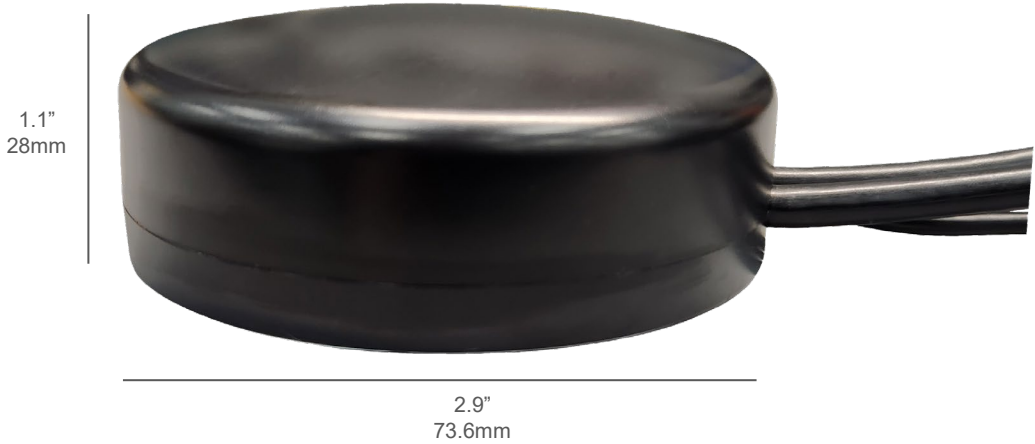

M460 MIMO 2-Lead Low-Profile Series Antenna
 Dimensions – Bolt Mount

M460 MIMO 2-Lead Low-Profile Series
 Bolt Mount

Height: 28mm (1.1") / Diameter: 73.6mm (2.9")

Stainless Steel Mounting Bolt
 Length 21.73mm (0.855")
 Diameter 13.84mm (0.545")

M460 MIMO 2-Lead Low-Profile Series
 Bolt Mount

M460 MIMO 2-Lead Low-Profile Series Mobility M2M IoT Antenna
 MIMO Cellular 4G LTE CBRS 5G NR / GPS GNSS
 MIMO Multi-Band WiFi 5 / WiFi HaLow / Bluetooth
 Built-In Ground Plane / Bolt Mount / Mag Mount / Adhesive Mount

M460 MIMO 2-Lead Low-Profile Series Antenna
 Dimensions – Magnetic / Adhesive Mount

M460 MIMO 2-Lead Low-Profile Series
 Magnetic / Adhesive Mount Antenna

Height: 28mm (1.1") / Diameter: 73.6mm (2.9")

M460 MIMO 2-Lead Low-Profile Series Mobility M2M IoT Antenna
 MIMO Cellular 4G LTE CBRS 5G NR / GPS GNSS
 MIMO Multi-Band WiFi 5 / WiFi HaLow / Bluetooth
 Built-In Ground Plane / Bolt Mount / Mag Mount / Adhesive Mount