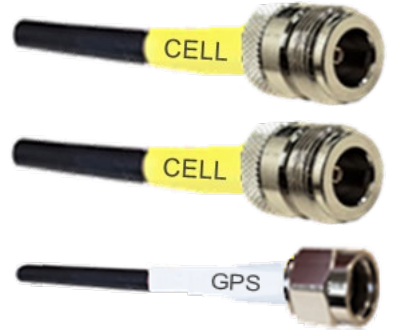

M20M 3-Lead Omni MIMO Cellular 4G LTE 5G NR / MIMO WiFi 6 / GPS GNSS Antenna – Magnetic Mount
 Dimensions / Configuration Options w/1ft Coax Cables (NF / SMA)

Configuration Options (NF / SMA)	M20M-1-2CG: MIMO 2 x Cellular 4G 5G / GPS GNSS Antenna w/ 3 x 1ft Coax Cables – 2 x NF / SMA M20M-1-2WG: MIMO 2 x WiFi 6 / GPS GNSS Antenna w/ 3 x 1ft Coax Cables – 2 x NF / SMA M20M-1-CWG: Cellular 4G 5G / WiFi 6 / GPS GNSS Antenna w/ 3 x 1ft Coax Cables – 2 x NF / SMA * Contact Us For M20M HaLow WiFi Configuration Options
-------------------------------------	--

M20M-16-SMA

Includes
 3 x 1ft Coax Cables
 2 x NF / SMA
 (Extension Cables Sold Separately)

Magnetic Mount

M20M-1-2CG

M20M-1-2WG

M20M-1-CWG