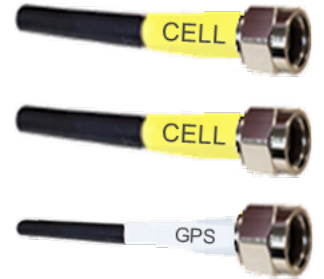

M20M 3-Lead Cellular 4G LTE 5G NR / WiFi 6 / GPS GNSS Antenna
 MIMO Cellular 4G LTE 5G NR / MIMO WiFi 6 / GPS GNSS
 Omni-Directional / Magnetic Mount / Outside or Inside Use
 * Contact Us For M20M HaLow WiFi Configuration Options

M20M 3-Lead Omni MIMO Cellular 4G LTE 5G NR / MIMO WiFi 6 / GPS GNSS Antenna – Magnetic Mount
 Dimensions / Configuration Options w/16ft Coax Cables (SMA)

Configuration Options (SMA)	M20M-16-2CG: MIMO 2 x Cellular 4G 5G / GPS GNSS Antenna w/3 x 16ft Coax Cables – 3 x SMA M20M-16-2WG: MIMO 2 x WiFi 6 / GPS GNSS Antenna w/3 x 16ft Coax Cables – 2 x RPSMA / SMA M20M-16-CWG: Cellular 4G 5G / WiFi 6 / GPS GNSS Antenna w/3 x 16ft Coax Cables – SMA / RPSMA / SMA * Contact Us For M20M HaLow WiFi Configuration Options
-----------------------------	--

M20M-16-SMA

Magnetic Mount

Includes
 3 x 16ft Coax Cables
 SMA

M20M-16-2CG

M20M-16-2WG

M20M-16-CWG

M20MF 3-Lead Cellular 4G LTE 5G NR / WiFi 6 / GPS GNSS Antenna
 MIMO Cellular 4G LTE 5G NR / MIMO WiFi 6 / GPS GNSS
 Omni-Directional / Magnetic Mount / Outside or Inside Use
 * Contact Us For M20M HaLow WiFi Configuration Options