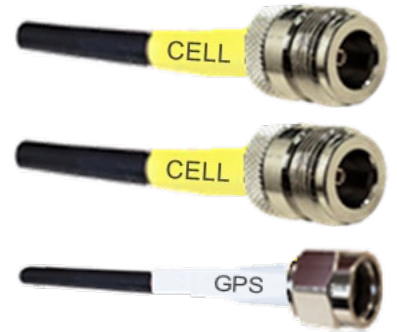

M20M 3-Lead Omni MIMO Cellular 4G LTE 5G NR / MIMO WiFi 6 / GPS GNSS Antenna – Magnetic Mount
 Dimensions / Configuration Options w/1ft Coax Cables (NF / SMA)

Configuration Options (NF / SMA)	M20M-1-2CG: MIMO 2 x Cellular 4G 5G / GPS GNSS Antenna w/ 3 x 1ft Coax Cables – 2 x NF / SMA M20M-1-2WG: MIMO 2 x WiFi 6 / GPS GNSS Antenna w/ 3 x 1ft Coax Cables – 2 x NF / SMA M20M-1-CWG: Cellular 4G 5G / WiFi 6 / GPS GNSS Antenna w/ 3 x 1ft Coax Cables – 2 x NF / SMA * Contact Us For M20M HaLow WiFi Configuration Options
-------------------------------------	--

M20M-16-SMA

Includes
 3 x 1ft Coax Cables
 2 x NF / SMA
 (Extension Cables Sold Separately)

Magnetic Mount

M20M-1-2CG

M20M-1-2WG

M20M-1-CWG