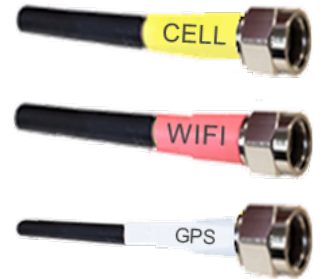

M20M 3-Lead Omni MIMO Cellular 4G LTE 5G NR / MIMO WiFi 6 / GPS GNSS Antenna – Magnetic Mount
 Dimensions / Configuration Options w/16ft Coax Cables (SMA)

Configuration Options (SMA)	M20M-16-2CG: MIMO 2 x Cellular 4G 5G / GPS GNSS Antenna w/3 x 16ft Coax Cables – 3 x SMA M20M-16-2WG: MIMO 2 x WiFi 6 / GPS GNSS Antenna w/3 x 16ft Coax Cables – 2 x RPSMA / SMA M20M-16-CWG: Cellular 4G 5G / WiFi 6 / GPS GNSS Antenna w/3 x 16ft Coax Cables – SMA / RPSMA / SMA * Contact Us For M20M HaLow WiFi Configuration Options
-----------------------------	--

M20M-16-SMA

Magnetic Mount

Includes
 3 x 16ft Coax Cables
 SMA

M20M-16-2CG

M20M-16-2WG

M20M-16-CWG

M20MF 3-Lead Cellular 4G LTE 5G NR / WiFi 6 / GPS GNSS Antenna
 MIMO Cellular 4G LTE 5G NR / MIMO WiFi 6 / GPS GNSS
 Omni-Directional / Magnetic Mount / Outside or Inside Use
 * Contact Us For M20M HaLow WiFi Configuration Options

M20MF 3-Lead Omni MIMO Cellular 4G LTE 5G NR / MIMO WiFi 6 / GPS GNSS Antenna – Magnetic Mount
 Dimensions / Configuration Options w/16ft Coax Cables (FAKRA)

Configuration Options (FAKRA)	M20MF-16-2CG: MIMO 2 x Cellular 4G 5G / GPS GNSS Antenna w/3 x 16ft Coax Cables – FAKRA M20MF-16-2WG: MIMO 2 x WiFi 6 / GPS GNSS Antenna w/3 x 16ft Coax Cables – FAKRA M20MF-16-CWG: Cellular 4G 5G / WiFi 6 / GPS GNSS Antenna w/3 x 16ft Coax Cables – FAKRA * Contact Us For M20M HaLow WiFi Configuration Options
----------------------------------	---