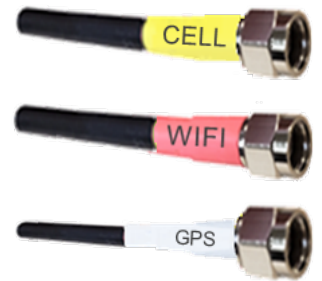

M20M 3-Lead Omni MIMO Cellular 4G LTE 5G NR / MIMO WiFi 6 / GPS GNSS Antenna – Magnetic Mount
 Dimensions / Configuration Options w/16ft Coax Cables (SMA)

<p>Configuration Options (SMA)</p>	<p>M20M-16-2CG: MIMO 2 x Cellular 4G 5G / GPS GNSS Antenna w/3 x 16ft Coax Cables – 3 x SMA M20M-16-2WG: MIMO 2 x WiFi 6 / GPS GNSS Antenna w/3 x 16ft Coax Cables – 2 x RPSMA / SMA M20M-16-CWG: Cellular 4G 5G / WiFi 6 / GPS GNSS Antenna w/3 x 16ft Coax Cables – SMA / RPSMA / SMA * Contact Us For M20M HaLow WiFi Configuration Options</p>
------------------------------------	---

M20M-16-SMA

Magnetic Mount

Includes
 3 x 16ft Coax Cables
 SMA

M20M-16-2CG

M20M-16-2WG

M20M-16-CWG

M20MF 3-Lead Cellular 4G LTE 5G NR / WiFi 6 / GPS GNSS Antenna
 MIMO Cellular 4G LTE 5G NR / MIMO WiFi 6 / GPS GNSS
 Omni-Directional / Magnetic Mount / Outside or Inside Use
 * Contact Us For M20M HaLow WiFi Configuration Options

M20MF 3-Lead Omni MIMO Cellular 4G LTE 5G NR / MIMO WiFi 6 / GPS GNSS Antenna – Magnetic Mount
 Dimensions / Configuration Options w/16ft Coax Cables (FAKRA)

Configuration Options (FAKRA)	M20MF-16-2CG: MIMO 2 x Cellular 4G 5G / GPS GNSS Antenna w/3 x 16ft Coax Cables – FAKRA M20MF-16-2WG: MIMO 2 x WiFi 6 / GPS GNSS Antenna w/3 x 16ft Coax Cables – FAKRA M20MF-16-CWG: Cellular 4G 5G / WiFi 6 / GPS GNSS Antenna w/3 x 16ft Coax Cables – FAKRA * Contact Us For M20M HaLow WiFi Configuration Options
----------------------------------	---