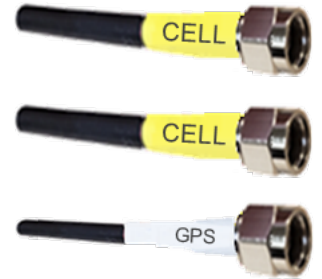

M20M 3-Lead Cellular 4G LTE 5G NR / WiFi 6 / GPS GNSS Antenna
 MIMO Cellular 4G LTE 5G NR / MIMO WiFi 6 / GPS GNSS
 Omni-Directional / Magnetic Mount / Outside or Inside Use
 * Contact Us For M20M HaLow WiFi Configuration Options

M20M 3-Lead Omni MIMO Cellular 4G LTE 5G NR / MIMO WiFi 6 / GPS GNSS Antenna – Magnetic Mount
 Dimensions / Configuration Options w/16ft Coax Cables (SMA)

<p>Configuration Options (SMA)</p>	<p>M20M-16-2CG: MIMO 2 x Cellular 4G 5G / GPS GNSS Antenna w/3 x 16ft Coax Cables – 3 x SMA M20M-16-2WG: MIMO 2 x WiFi 6 / GPS GNSS Antenna w/3 x 16ft Coax Cables – 2 x RPSMA / SMA M20M-16-CWG: Cellular 4G 5G / WiFi 6 / GPS GNSS Antenna w/3 x 16ft Coax Cables – SMA / RPSMA / SMA * Contact Us For M20M HaLow WiFi Configuration Options</p>
------------------------------------	---

M20M-16-SMA

Magnetic Mount

Includes
 3 x 16ft Coax Cables
 SMA

M20M-16-2CG

M20M-16-2WG

M20M-16-CWG

M20MF 3-Lead Cellular 4G LTE 5G NR / WiFi 6 / GPS GNSS Antenna
 MIMO Cellular 4G LTE 5G NR / MIMO WiFi 6 / GPS GNSS
 Omni-Directional / Magnetic Mount / Outside or Inside Use
 * Contact Us For M20M HaLow WiFi Configuration Options