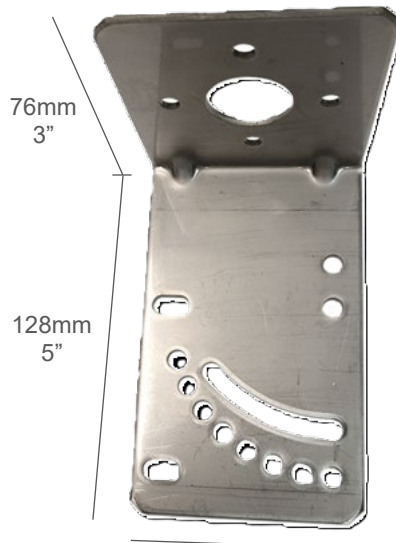

M19B 2-Lead Omni MIMO Series Cellular 4G 5G / WiFi 6 Antenna  
 MIMO 2-Lead Cellular 4G LTE CBRS 5G NR / MIMO WiFi 6 / HaLow  
 Omni Directional / L-Bracket Mount / Outside or Inside Use  
 \* Contact Us For M19B HaLow WiFi Configuration Options

M19B Omni MIMO Series Antenna  
 Dimensions: Antenna / Tilt L-Bracket Mount

60mm  
2.4"

346mm  
13.6"

218mm  
8.6"

Includes  
Tilt L-Bracket Mount / U-Bolt Set

76mm  
3"

128mm  
5"

76mm  
3"

M19B / M19BF MIMO Series Antennas Include Built in Ground Plane / Coax Cables / L-Bracket Mount  
 "Built To Spec" Custom Cable Options are Available. Contact us for details.

M19B 2-Lead Omni MIMO Series Cellular 4G 5G / WiFi 6 Antenna  
 MIMO 2-Lead Cellular 4G LTE CBRS 5G NR / MIMO WiFi 6 / HaLow  
 Omni Directional / L-Bracket Mount / Outside or Inside Use  
 \* Contact Us For M19B HaLow WiFi Configuration Options

M19B Omni MIMO Series Antenna Configuration Options – L-Bracket Mount (2 x 16ft Coax Cables)

<p>Configuration Options (SMA)</p>	<p>M19B-16-2C: MIMO Cellular 4G 5G Antenna w/ 2 x 16ft AGA200 Coax Cables – 2 x SMA Male          M19B--16-2W: MIMO WiFi 6 Antenna w/ 2 x 16ft AGA200 Coax Cables – 2 x RP SMA Male          M19B-16-CW: Cellular 4G 5G / WiFi 6 Antenna w/ 2 x 16ft AGA200 Coax Cables – SMA Male / RP SMA Male          * Contact Us For M19B HaLow WiFi Configuration Options</p>
------------------------------------	--