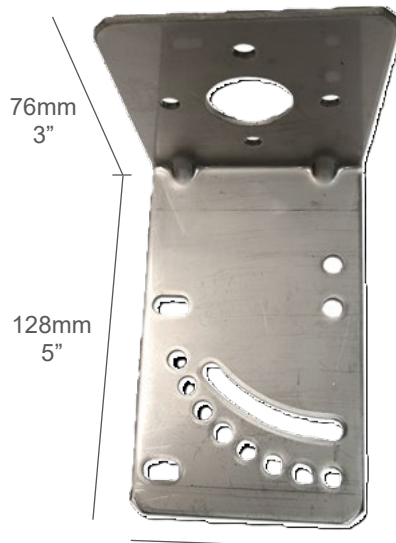

M19B / M19BF MIMO Series Antennas Include Built in Ground Plane / Coax Cables / L-Bracket Mount
"Built To Spec" Custom Cable Options are Available. Contact us for details.