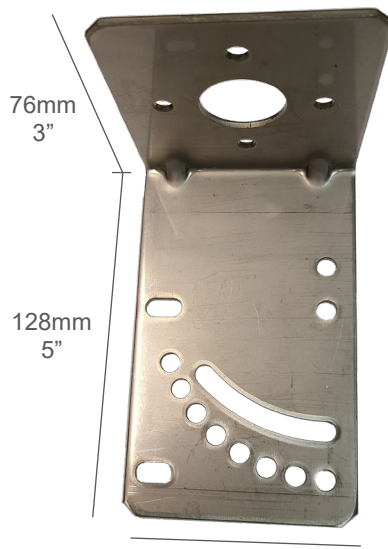

M17B / M17BF MIMO Series Antennas Include Built in Ground Plane / Coax Cables / L-Bracket Mount
 "Built To Spec" Custom Cable Options are Available. Contact us for details.

M17B 2-Lead Omni MIMO Series Cellular 4G 5G / WiFi 6 Antenna
MIMO 2-Lead Cellular 4G LTE CBRS 5G NR / MIMO WiFi 6 / HaLow
Omni Directional / L-Bracket Mount / Outside or Inside Use
* Contact Us For M17B HaLow WiFi Configuration Options

M17B Omni MIMO Series Antenna
Dimensions: Antenna / Tilt L-Bracket Mount

127mm
5"

Includes
Tilt L-Bracket Mount / U-Bolt Set

76mm
3"

M17B / M17BF MIMO Series Antennas Include Built in Ground Plane / Coax Cables / L-Bracket Mount
"Built To Spec" Custom Cable Options are Available. Contact us for details.