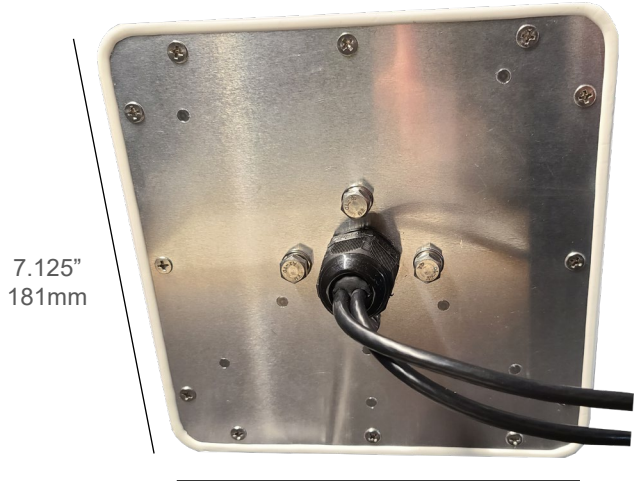

M12-YAGI-MIMO Series Directional MIMO Cellular Antenna w/ 1ft Coax Cables. Includes Tilt L-Bracket Mount Hardware  
 "Built To Spec" Custom Extension Cable Options are Available. Contact us for details.

M12-YAGI MIMO Directional Cellular / WiFi HaLow Antenna  
 Directional MIMO 2 x Cellular 4G LTE CBRS 5G NR / WiFi HaLow  
*Includes 1ft Coax Cables / Tilt-Bracket Mount*  
 \* Contact Us For M12-YAGI MIMO WiFi HaLow Configuration Options

M12-YAGI MIMO Directional Cellular 4G LTE CBRS 5G NR / WiFi HaLow  
*Dimensions / Tilt L-Bracket Mount*

Dimensions  
 Length: 19.5" / 495mm  
 Width: 7.125" / 181mm  
 Depth: 7.125" / 181mm

Part #: M12-YAGI-2NF  
 19.5" / 495mm

Back View

7.125" / 181mm

Includes: Tilt L-Bracket Mount  
 w/2 U-Bolt Sets

M12-YAGI-MIMO Series Directional MIMO Cellular Antenna w/ 1ft Coax Cables. Includes Tilt L-Bracket Mount Hardware  
 "Built To Spec" Custom Extension Cable Options are Available. Contact us for details.