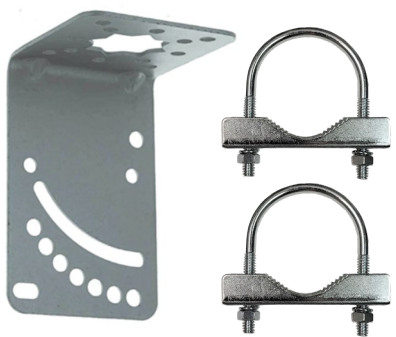

M12-YAGI-MIMO Series Directional MIMO Cellular Antenna w/ 1ft Coax Cables. Includes Tilt L-Bracket Mount Hardware  
 "Built To Spec" Custom Extension Cable Options are Available. Contact us for details.

M12-YAGI MIMO Directional Cellular / WiFi HaLow Antenna  
 Directional MIMO 2 x Cellular 4G LTE CBRS 5G NR / WiFi HaLow  
*Includes 1ft Coax Cables / Tilt-Bracket Mount*  
 \* Contact Us For M12-YAGI MIMO WiFi HaLow Configuration Options

M12-YAGI MIMO Directional Cellular 4G LTE CBRS 5G NR / WiFi HaLow  
*Dimensions / Tilt L-Bracket Mount*

Dimensions  
 Length: 19.5" / 495mm  
 Width: 7.125" / 181mm  
 Depth: 7.125" / 181mm

Part #: M12-YAGI-2NF  
 19.5" / 495mm

Back View

7.125" / 181mm

Includes: Tilt L-Bracket Mount  
 w/2 U-Bolt Sets

M12-YAGI-MIMO Series Directional MIMO Cellular Antenna w/ 1ft Coax Cables. Includes Tilt L-Bracket Mount Hardware  
 "Built To Spec" Custom Extension Cable Options are Available. Contact us for details.