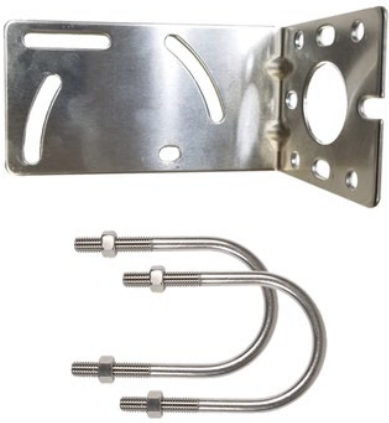

M12-YAGI Series Directional Cellular Antenna w/ 1ft Coax Cables. Includes Tilt L-Bracket Mount Hardware
 "Built To Spec" Custom Extension Cable Options are Available. Contact us for details.

M12-YAGI Directional Cellular / WiFi HaLow Antenna
 Directional Cellular 4G LTE CBRS 5G NR / WiFi HaLow
Includes 1ft Coax Cable / Tilt-Bracket Mount
 * Contact Us For M12-YAGI WiFi HaLow Configuration Options

M12-YAGI Directional Cellular 4G LTE CBRS 5G NR / WiFi HaLow
Dimensions / Tilt L-Bracket Mount

17.5" / 444.5mm

8.0"
203.2mm

1ft Coax Cable
N Female

Includes Tilt L-Bracket Mount

Mounting Pole
Not Included

M12-YAGI Series Directional Cellular Antenna w/ 1ft Coax Cables. Includes Tilt L-Bracket Mount Hardware
 "Built To Spec" Custom Extension Cable Options are Available. Contact us for details.